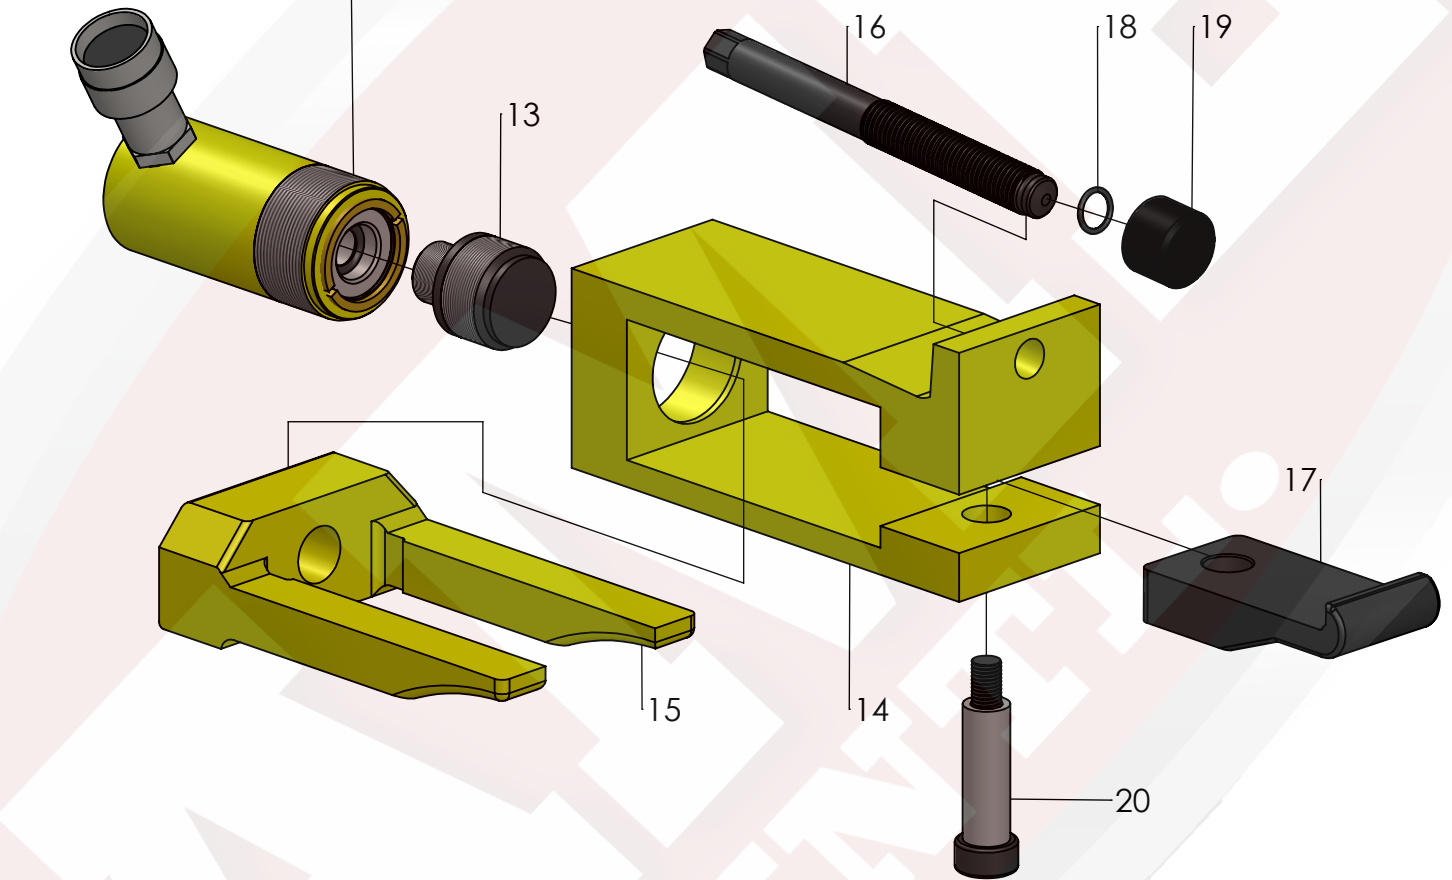

PARTS BREAKDOWN

Parts List For OTR Giant Tire Bead Breaker 11050

See 13010 Breakdown

PARTS BREAKDOWN

Parts List For
OTR Giant Tire Bead Breaker
11050

Item	Part No.	Qty	Description
13	11050-013	1	Adapter
14	11050-014	1	Frame
15	11050-015	1	Clevis
16	11000-005	1	Set Screw
17	11000-007	1	Hook
18	11000-010	1	Retaining Ring
19	11000-006	1	Pressure Nut
20	11000-008	1	Screw
*	13010	1	13010 Cylinder