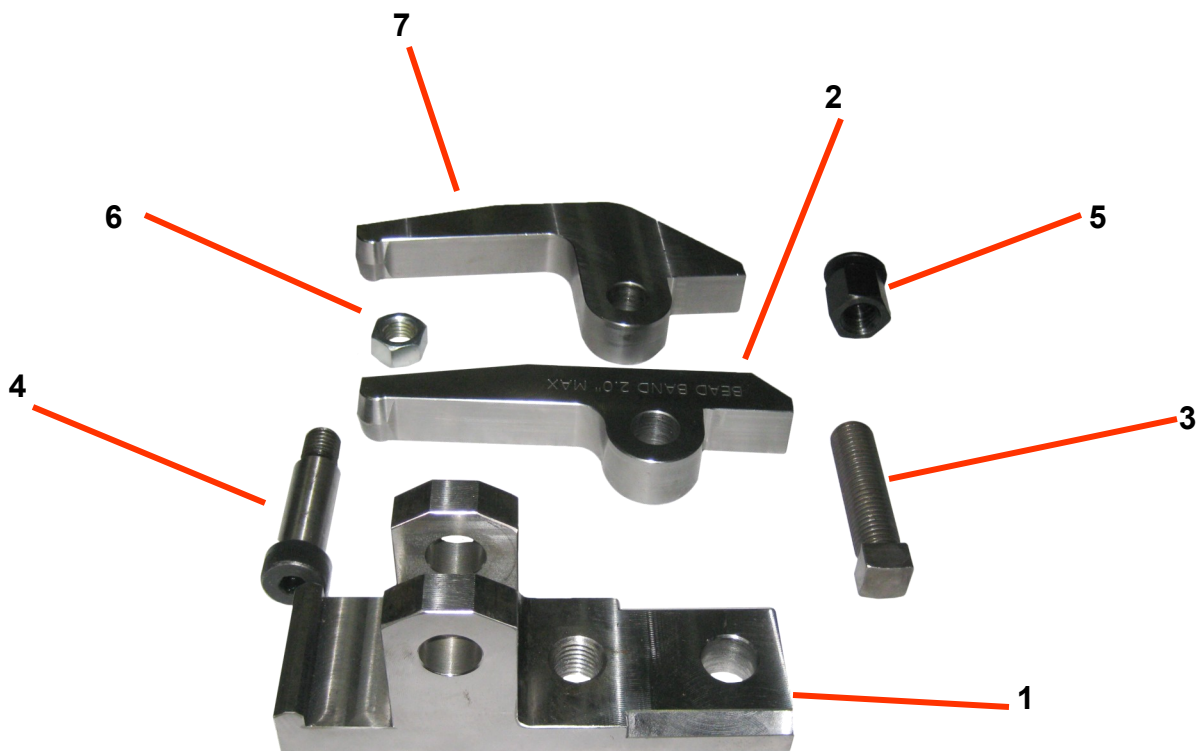

11046 Parts Breakdown

Item #	Part #	Description	QTY (Needed)
1	11046-005	Lower Jaw (Frame)	1
2	11043-001	Upper Jaw (Frame)	1
3	11046-002	Square Head Screw - 3/4" - 10x3" Plain Cup Point Square Head Set Screw	1
4	11035-005	3/4" Shoulder x 2" x 5/8"-11 Shoulder Screw	1
5	11046-001	Swivel Pad	1
6	11030-002	Hex Nut	1
7	11046-004	Lower Jaw- Back Section	1