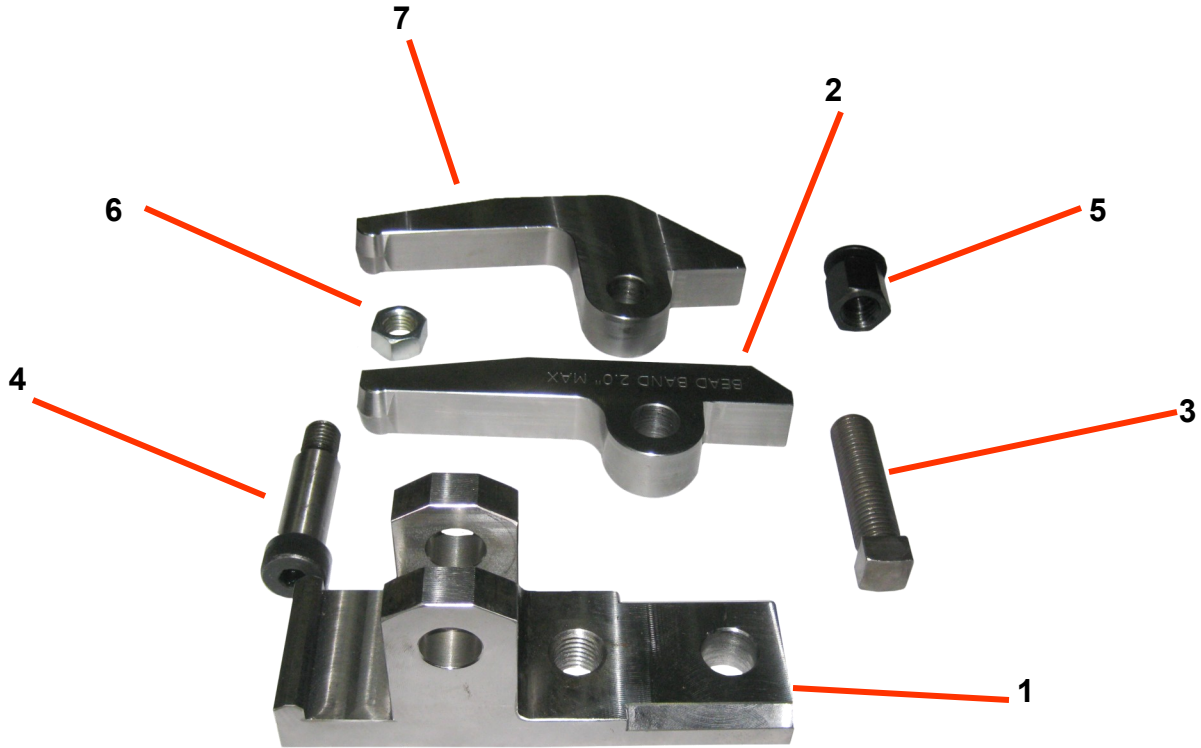

11046 Parts Breakdown

Item #	Part #	Description	QTY (Needed)
1	11046-005	Lower Jaw (Frame)	1
2	11043-001	Upper Jaw (Frame)	1
3	11046-002	Square Head Screw - 3/4" - 10x3" Plain Cup Point Square Head Set Screw	1
4	11035-005	3/4" Shoulder x 2" x 5/8"-11 Shoulder Screw	1
5	11046-001	Swivel Pad	1
6	11030-002	Hex Nut	1
7	11046-004	Lower Jaw- Back Section	1