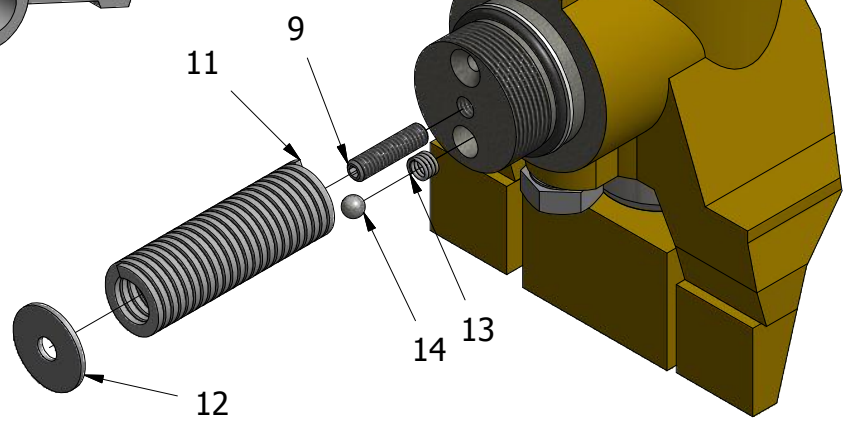

# 11020 Bead Breaker

2

1

B

B

B

DETAIL B  
SCALE 1 / 2

A

A

A

A

DETAIL D  
SCALE 1 / 2

2

1

## 11010 PARTS LIST

ITEM	QTY	PART NUMBER	DESCRIPTION	
1	1	11010-001	Screw, Hex Hd. Cap (7/16-14 x 2); Torque to 30/40 Ft.Lbs	
2	1	11010-002	Handle, Strap Pivot	
3	1	11010-003	Piston, (Single Jaw)	
4	1	11010-004	Body, Cylinder (Single Jaw); Torque to 125/140 Ft.Lbs	
5	2	11010-005	Rod Wiper	
7	2	11010-007	U-Cup	
8	2	11000-013	Screw, Soc Hd (1/4-20 x 1-1/4), Torque to 215/140 Ft.Lbs	
9	1	11010-009	Screw, Set (1/4-20 x 1)	
B 11	1	11010-011	Spring, (0.83 OD x 1.3 WS); With Retainer	B
12	1	11010-012	Washer, Special (1.00 x .26)	
13	1	11010-013	Spring, (.36 OD x .50 x .05 WS)	
14	2	11010-014	Ball, (1/4 in. Diameter, Steel)	
15	1	11010-015	O Ring, (1.62 x 1.37 Nitrile)	
16	1	11010-016	Washer, Backup (2.00 x 1.75)	
17	1	11010-017	Spring, (.32 OD x 1.20 x .08 WS)	
21	1	11020-021	Pin, Roll (.38 x 2.25)	
22	1	11020-022	Claw, Machining	
24	1	11010-024	Wiper, Rod (2.00 x 1.50 URE)	
25	1	11010-025	Screw, Set (3/8-16 x 1/2)	
27	1	11010-027	Screw, Set (3/8-16 x 3/8)	
28	1	11010-028	Body, Bead Breaker	
29	1	11010-029	Piston, Cylinder	
32	1	11010-032	Ring, Retainer (internal 1/31 ID)	
34	1	11010-034	O Ring (2.00 x 1.75)	
35	1	11010-035	Washer, Backup (2.00 x 1.75)	
36	1	11010-036	Plug, End (Torque to 14/225 Ft.Lbs)	
37	1	11010-037	Handle	
38	1	11010-038	Nut, Hex Jam (1/2-13)	
39	1	11000-023	Screw, Soc Hd (1/4-20 x 2-1/2, Torque to 90/110 In.Lbs)	
40	3	11000-022	Washer, Copper (.37 x .25)	
41	1	11010-041	Spring, (0.83 OD x 5.00 x .13 WS); With Retainer	
A 45	4	11010-045	Ring, Retainer External	A
47	2	11010-047	Strap	
48	1	11010-048	Screw, Cap (9/16-18 x 1-1/8)	
49	4	11010-049	Screw, Soc. Hd. (1/2-13 x 1-1/4)	
50	2	11020-050	Tooth, Replaceable	
51	2	11010-051	Screw, Soc. Hd. (1/2-13 x 1-1/4)	
52	2	11010-052	Spacer	
53	1	11010-053	Pin	
55	1	11020-055	Jaw. Single	
42-44	1	11010-042-044	Fluid Line Attachment	
Special	1	11010-060	Ball Cap : Optional	