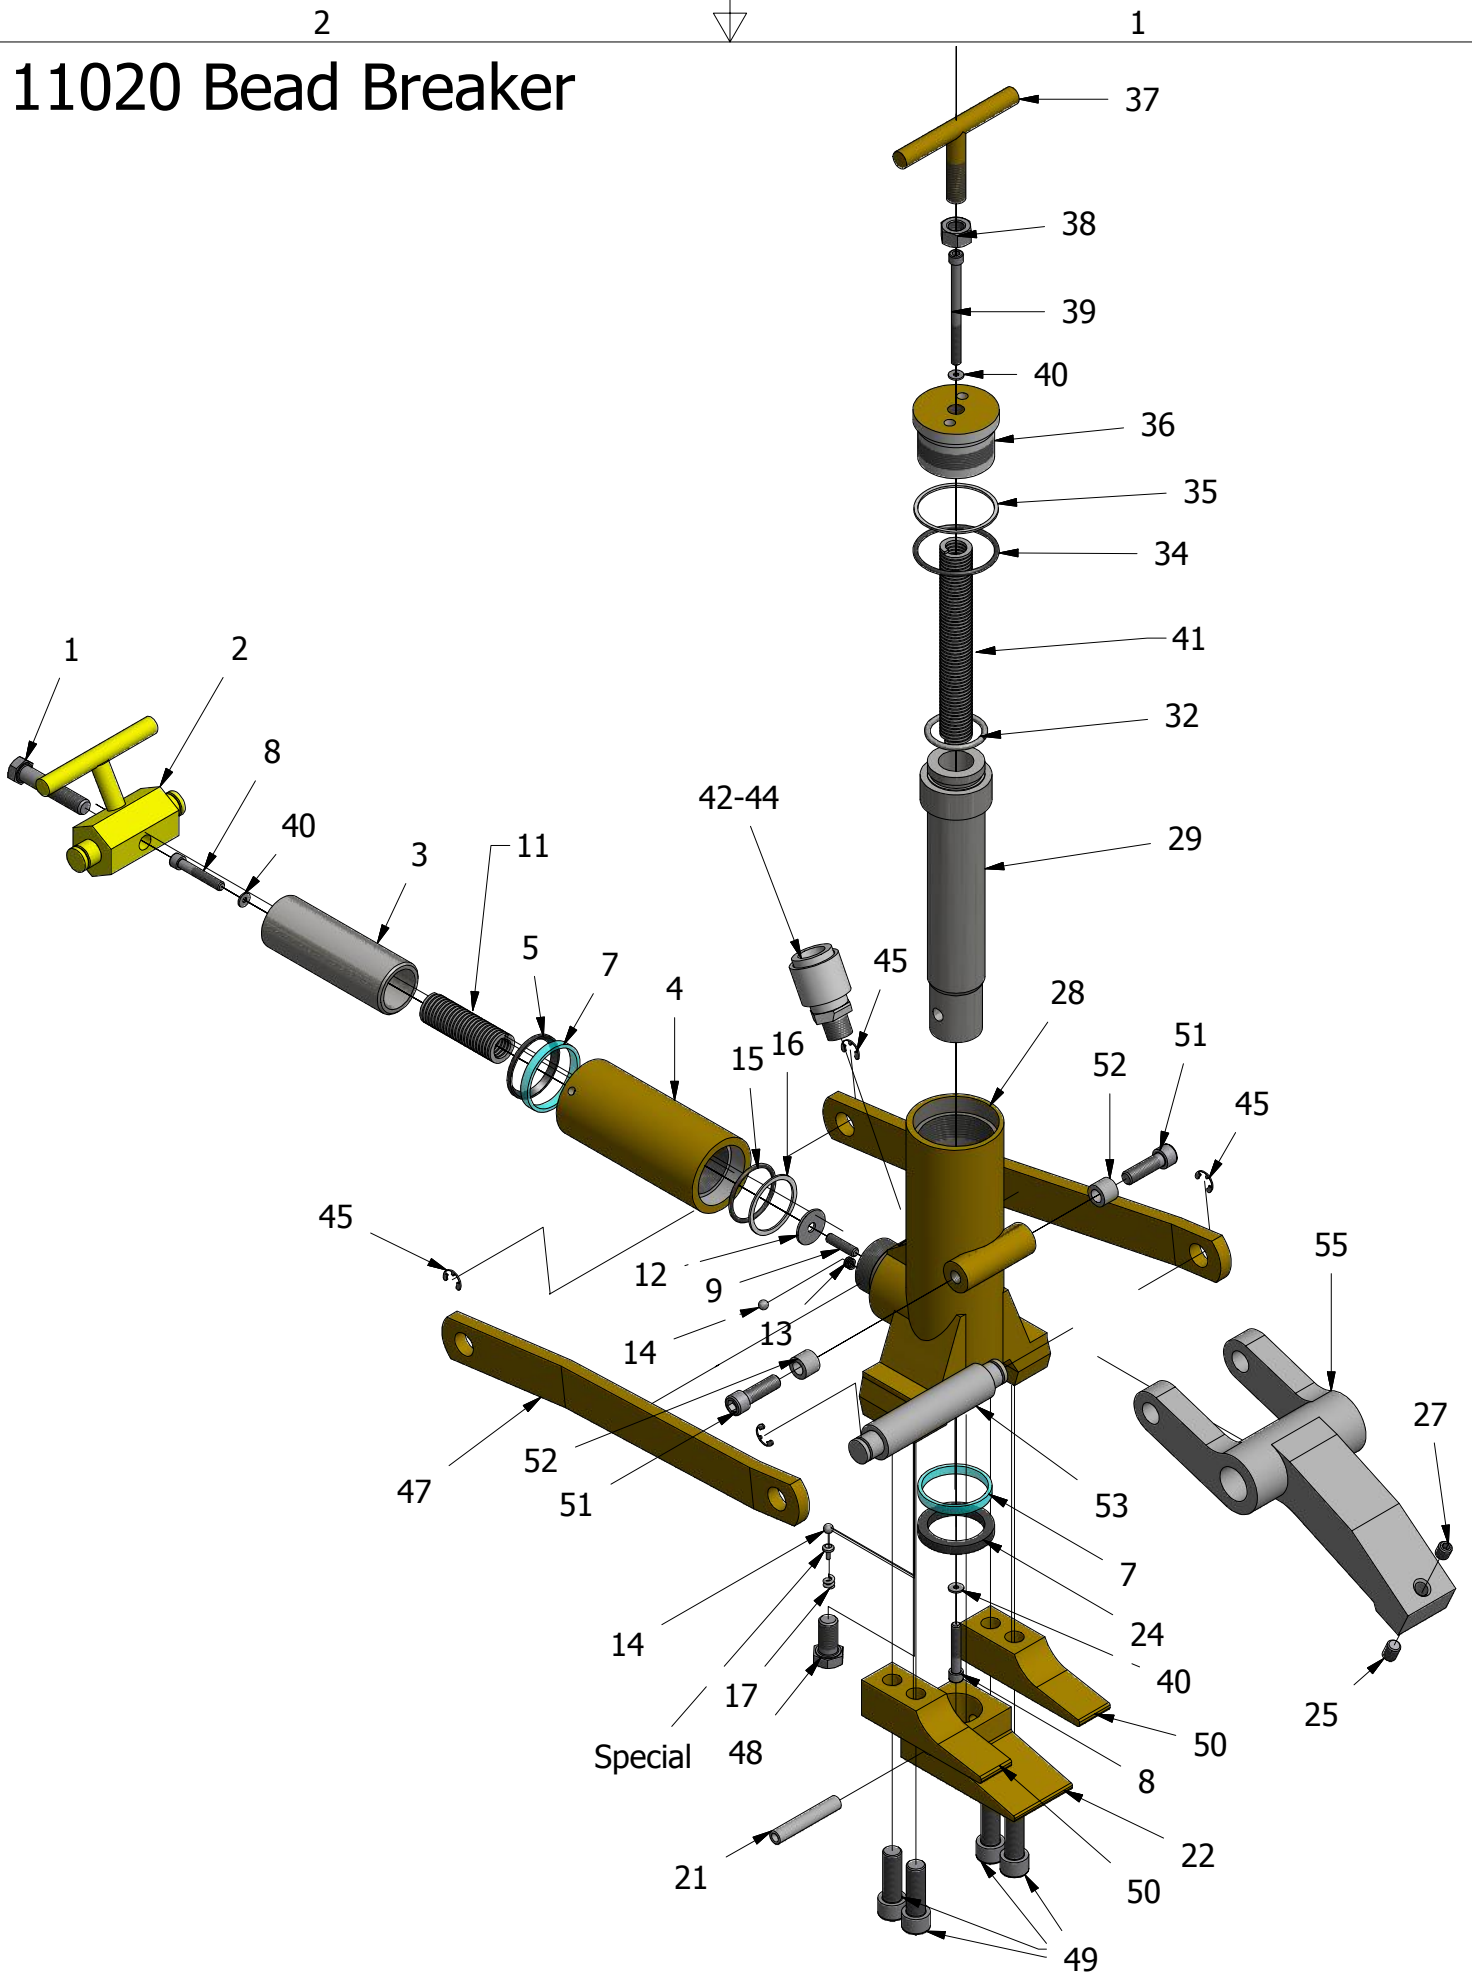

# 11020 Bead Breaker

2

1

B

B

B

DETAIL B  
SCALE 1 / 2

A

A

A

A

DETAIL D  
SCALE 1 / 2

2

1

## 11010 PARTS LIST

ITEM	QTY	PART NUMBER	DESCRIPTION	
1	1	11010-001	Screw, Hex Hd. Cap (7/16-14 x 2); Torque to 30/40 Ft.Lbs	
2	1	11010-002	Handle, Strap Pivot	
3	1	11010-003	Piston, (Single Jaw)	
4	1	11010-004	Body, Cylinder (Single Jaw); Torque to 125/140 Ft.Lbs	
5	2	11010-005	Rod Wiper	
7	2	11010-007	U-Cup	
8	2	11000-013	Screw, Soc Hd (1/4-20 x 1-1/4), Torque to 215/140 Ft.Lbs	
9	1	11010-009	Screw, Set (1/4-20 x 1)	
B 11	1	11010-011	Spring, (0.83 OD x 1.3 WS); With Retainer	B
12	1	11010-012	Washer, Special (1.00 x .26)	
13	1	11010-013	Spring, (.36 OD x .50 x .05 WS)	
14	2	11010-014	Ball, (1/4 in. Diameter, Steel)	
15	1	11010-015	O Ring, (1.62 x 1.37 Nitrile)	
16	1	11010-016	Washer, Backup (2.00 x 1.75)	
17	1	11010-017	Spring, (.32 OD x 1.20 x .08 WS)	
21	1	11020-021	Pin, Roll (.38 x 2.25)	
22	1	11020-022	Claw, Machining	
24	1	11010-024	Wiper, Rod (2.00 x 1.50 URE)	
25	1	11010-025	Screw, Set (3/8-16 x 1/2)	
27	1	11010-027	Screw, Set (3/8-16 x 3/8)	
28	1	11010-028	Body, Bead Breaker	
29	1	11010-029	Piston, Cylinder	
32	1	11010-032	Ring, Retainer (internal 1/31 ID)	
34	1	11010-034	O Ring (2.00 x 1.75)	
35	1	11010-035	Washer, Backup (2.00 x 1.75)	
36	1	11010-036	Plug, End (Torque to 14/225 Ft.Lbs)	
37	1	11010-037	Handle	
38	1	11010-038	Nut, Hex Jam (1/2-13)	
39	1	11000-023	Screw, Soc Hd (1/4-20 x 2-1/2, Torque to 90/110 In.Lbs)	
40	3	11000-022	Washer, Copper (.37 x .25)	
41	1	11010-041	Spring, (0.83 OD x 5.00 x .13 WS); With Retainer	
A 45	4	11010-045	Ring, Retainer External	A
47	2	11010-047	Strap	
48	1	11010-048	Screw, Cap (9/16-18 x 1-1/8)	
49	4	11010-049	Screw, Soc. Hd. (1/2-13 x 1-1/4)	
50	2	11020-050	Tooth, Replaceable	
51	2	11010-051	Screw, Soc. Hd. (1/2-13 x 1-1/4)	
52	2	11010-052	Spacer	
53	1	11010-053	Pin	
55	1	11020-055	Jaw. Single	
42-44	1	11010-042-044	Fluid Line Attachment	
Special	1	11010-060	Ball Cap : Optional	