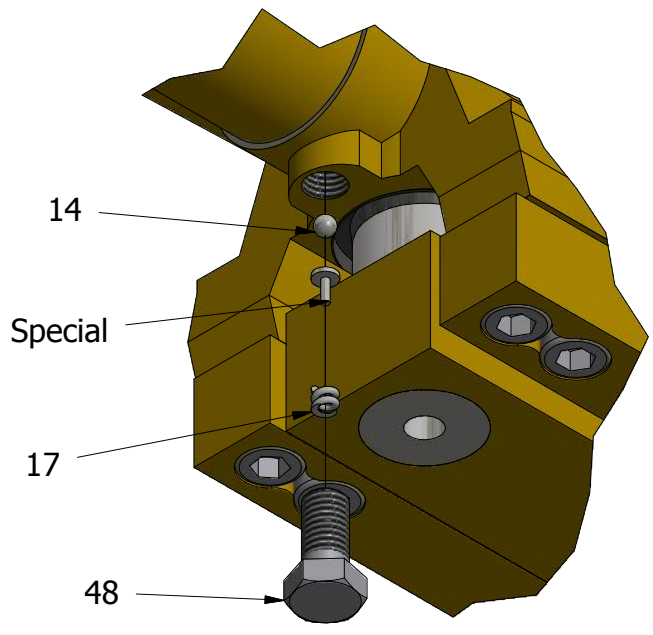

# 11020 Bead Breaker

2

1

B

B

B

DETAIL B  
SCALE 1 / 2

A

A

A

A

DETAIL D  
SCALE 1 / 2

2

1

## 11010 PARTS LIST

ITEM	QTY	PART NUMBER	DESCRIPTION	
1	1	11010-001	Screw, Hex Hd. Cap (7/16-14 x 2); Torque to 30/40 Ft.Lbs	
2	1	11010-002	Handle, Strap Pivot	
3	1	11010-003	Piston, (Single Jaw)	
4	1	11010-004	Body, Cylinder (Single Jaw); Torque to 125/140 Ft.Lbs	
5	2	11010-005	Rod Wiper	
7	2	11010-007	U-Cup	
8	2	11000-013	Screw, Soc Hd (1/4-20 x 1-1/4), Torque to 215/140 Ft.Lbs	
9	1	11010-009	Screw, Set (1/4-20 x 1)	
B 11	1	11010-011	Spring, (0.83 OD x 1.3 WS); With Retainer	B
12	1	11010-012	Washer, Special (1.00 x .26)	
13	1	11010-013	Spring, (.36 OD x .50 x .05 WS)	
14	2	11010-014	Ball, (1/4 in. Diameter, Steel)	
15	1	11010-015	O Ring, (1.62 x 1.37 Nitrile)	
16	1	11010-016	Washer, Backup (2.00 x 1.75)	
17	1	11010-017	Spring, (.32 OD x 1.20 x .08 WS)	
21	1	11020-021	Pin, Roll (.38 x 2.25)	
22	1	11020-022	Claw, Machining	
24	1	11010-024	Wiper, Rod (2.00 x 1.50 URE)	
25	1	11010-025	Screw, Set (3/8-16 x 1/2)	
27	1	11010-027	Screw, Set (3/8-16 x 3/8)	
28	1	11010-028	Body, Bead Breaker	
29	1	11010-029	Piston, Cylinder	
32	1	11010-032	Ring, Retainer (internal 1/31 ID)	
34	1	11010-034	O Ring (2.00 x 1.75)	
35	1	11010-035	Washer, Backup (2.00 x 1.75)	
36	1	11010-036	Plug, End (Torque to 14/225 Ft.Lbs)	
37	1	11010-037	Handle	
38	1	11010-038	Nut, Hex Jam (1/2-13)	
39	1	11000-023	Screw, Soc Hd (1/4-20 x 2-1/2, Torque to 90/110 In.Lbs)	
40	3	11000-022	Washer, Copper (.37 x .25)	
41	1	11010-041	Spring, (0.83 OD x 5.00 x .13 WS); With Retainer	
A 45	4	11010-045	Ring, Retainer External	A
47	2	11010-047	Strap	
48	1	11010-048	Screw, Cap (9/16-18 x 1-1/8)	
49	4	11010-049	Screw, Soc. Hd. (1/2-13 x 1-1/4)	
50	2	11020-050	Tooth, Replaceable	
51	2	11010-051	Screw, Soc. Hd. (1/2-13 x 1-1/4)	
52	2	11010-052	Spacer	
53	1	11010-053	Pin	
55	1	11020-055	Jaw. Single	
42-44	1	11010-042-044	Fluid Line Attachment	
Special	1	11010-060	Ball Cap : Optional	