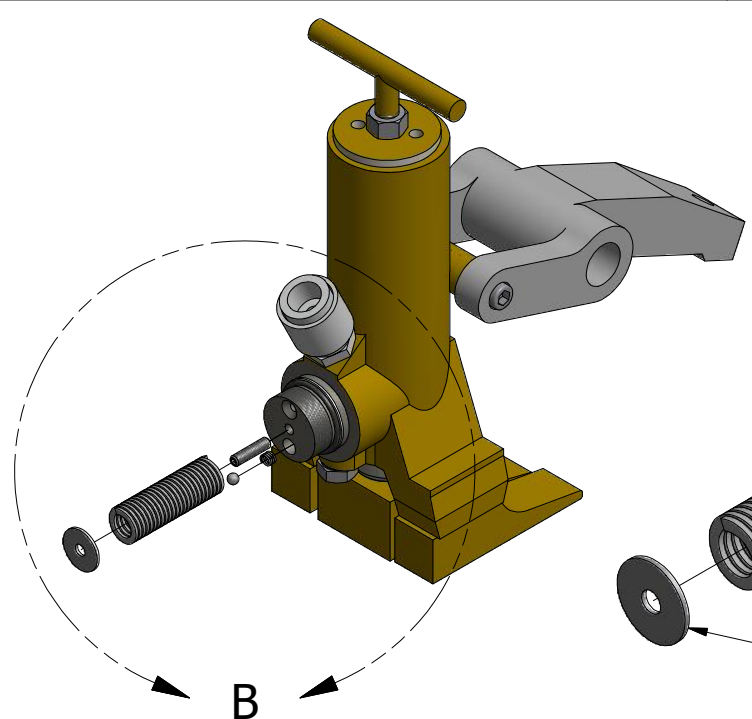

# 11020 Bead Breaker

2

1

B

B

B

DETAIL B  
SCALE 1 / 2

A

A

A

A

DETAIL D  
SCALE 1 / 2

2

1

## 11010 PARTS LIST

ITEM	QTY	PART NUMBER	DESCRIPTION	
1	1	11010-001	Screw, Hex Hd. Cap (7/16-14 x 2); Torque to 30/40 Ft.Lbs	
2	1	11010-002	Handle, Strap Pivot	
3	1	11010-003	Piston, (Single Jaw)	
4	1	11010-004	Body, Cylinder (Single Jaw); Torque to 125/140 Ft.Lbs	
5	2	11010-005	Rod Wiper	
7	2	11010-007	U-Cup	
8	2	11000-013	Screw, Soc Hd (1/4-20 x 1-1/4), Torque to 215/140 Ft.Lbs	
9	1	11010-009	Screw, Set (1/4-20 x 1)	
B 11	1	11010-011	Spring, (0.83 OD x 1.3 WS); With Retainer	B
12	1	11010-012	Washer, Special (1.00 x .26)	
13	1	11010-013	Spring, (.36 OD x .50 x .05 WS)	
14	2	11010-014	Ball, (1/4 in. Diameter, Steel)	
15	1	11010-015	O Ring, (1.62 x 1.37 Nitrile)	
16	1	11010-016	Washer, Backup (2.00 x 1.75)	
17	1	11010-017	Spring, (.32 OD x 1.20 x .08 WS)	
21	1	11020-021	Pin, Roll (.38 x 2.25)	
22	1	11020-022	Claw, Machining	
24	1	11010-024	Wiper, Rod (2.00 x 1.50 URE)	
25	1	11010-025	Screw, Set (3/8-16 x 1/2)	
27	1	11010-027	Screw, Set (3/8-16 x 3/8)	
28	1	11010-028	Body, Bead Breaker	
29	1	11010-029	Piston, Cylinder	
32	1	11010-032	Ring, Retainer (internal 1/31 ID)	
34	1	11010-034	O Ring (2.00 x 1.75)	
35	1	11010-035	Washer, Backup (2.00 x 1.75)	
36	1	11010-036	Plug, End (Torque to 14/225 Ft.Lbs)	
37	1	11010-037	Handle	
38	1	11010-038	Nut, Hex Jam (1/2-13)	
39	1	11000-023	Screw, Soc Hd (1/4-20 x 2-1/2, Torque to 90/110 In.Lbs)	
40	3	11000-022	Washer, Copper (.37 x .25)	
41	1	11010-041	Spring, (0.83 OD x 5.00 x .13 WS); With Retainer	
A 45	4	11010-045	Ring, Retainer External	A
47	2	11010-047	Strap	
48	1	11010-048	Screw, Cap (9/16-18 x 1-1/8)	
49	4	11010-049	Screw, Soc. Hd. (1/2-13 x 1-1/4)	
50	2	11020-050	Tooth, Replaceable	
51	2	11010-051	Screw, Soc. Hd. (1/2-13 x 1-1/4)	
52	2	11010-052	Spacer	
53	1	11010-053	Pin	
55	1	11020-055	Jaw. Single	
42-44	1	11010-042-044	Fluid Line Attachment	
Special	1	11010-060	Ball Cap : Optional	