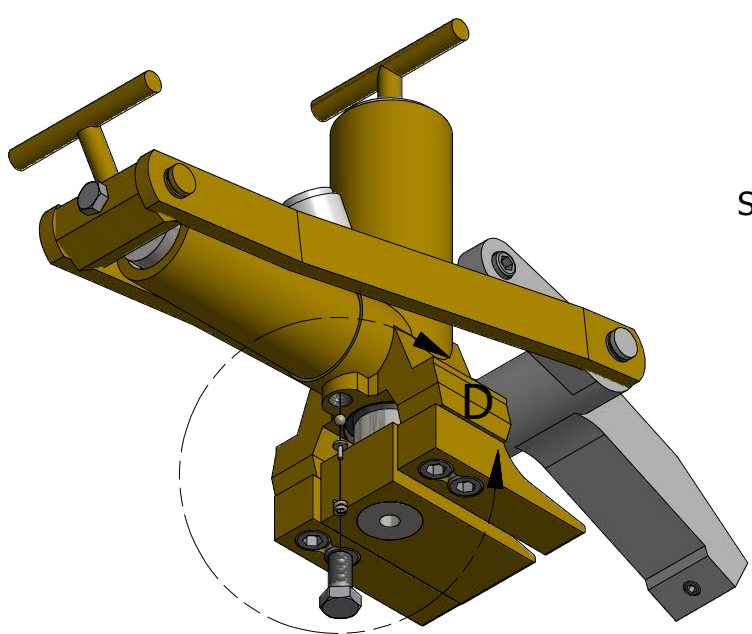

# 11020 Bead Breaker

2

1

B

B

B

DETAIL B  
SCALE 1 / 2

A

A

A

A

DETAIL D  
SCALE 1 / 2

2

1

## 11010 PARTS LIST

ITEM	QTY	PART NUMBER	DESCRIPTION	
1	1	11010-001	Screw, Hex Hd. Cap (7/16-14 x 2); Torque to 30/40 Ft.Lbs	
2	1	11010-002	Handle, Strap Pivot	
3	1	11010-003	Piston, (Single Jaw)	
4	1	11010-004	Body, Cylinder (Single Jaw); Torque to 125/140 Ft.Lbs	
5	2	11010-005	Rod Wiper	
7	2	11010-007	U-Cup	
8	2	11000-013	Screw, Soc Hd (1/4-20 x 1-1/4), Torque to 215/140 Ft.Lbs	
9	1	11010-009	Screw, Set (1/4-20 x 1)	
B 11	1	11010-011	Spring, (0.83 OD x 1.3 WS); With Retainer	B
12	1	11010-012	Washer, Special (1.00 x .26)	
13	1	11010-013	Spring, (.36 OD x .50 x .05 WS)	
14	2	11010-014	Ball, (1/4 in. Diameter, Steel)	
15	1	11010-015	O Ring, (1.62 x 1.37 Nitrile)	
16	1	11010-016	Washer, Backup (2.00 x 1.75)	
17	1	11010-017	Spring, (.32 OD x 1.20 x .08 WS)	
21	1	11020-021	Pin, Roll (.38 x 2.25)	
22	1	11020-022	Claw, Machining	
24	1	11010-024	Wiper, Rod (2.00 x 1.50 URE)	
25	1	11010-025	Screw, Set (3/8-16 x 1/2)	
27	1	11010-027	Screw, Set (3/8-16 x 3/8)	
28	1	11010-028	Body, Bead Breaker	
29	1	11010-029	Piston, Cylinder	
32	1	11010-032	Ring, Retainer (internal 1/31 ID)	
34	1	11010-034	O Ring (2.00 x 1.75)	
35	1	11010-035	Washer, Backup (2.00 x 1.75)	
36	1	11010-036	Plug, End (Torque to 14/225 Ft.Lbs)	
37	1	11010-037	Handle	
38	1	11010-038	Nut, Hex Jam (1/2-13)	
39	1	11000-023	Screw, Soc Hd (1/4-20 x 2-1/2, Torque to 90/110 In.Lbs)	
40	3	11000-022	Washer, Copper (.37 x .25)	
41	1	11010-041	Spring, (0.83 OD x 5.00 x .13 WS); With Retainer	
A 45	4	11010-045	Ring, Retainer External	A
47	2	11010-047	Strap	
48	1	11010-048	Screw, Cap (9/16-18 x 1-1/8)	
49	4	11010-049	Screw, Soc. Hd. (1/2-13 x 1-1/4)	
50	2	11020-050	Tooth, Replaceable	
51	2	11010-051	Screw, Soc. Hd. (1/2-13 x 1-1/4)	
52	2	11010-052	Spacer	
53	1	11010-053	Pin	
55	1	11020-055	Jaw. Single	
42-44	1	11010-042-044	Fluid Line Attachment	
Special	1	11010-060	Ball Cap : Optional	