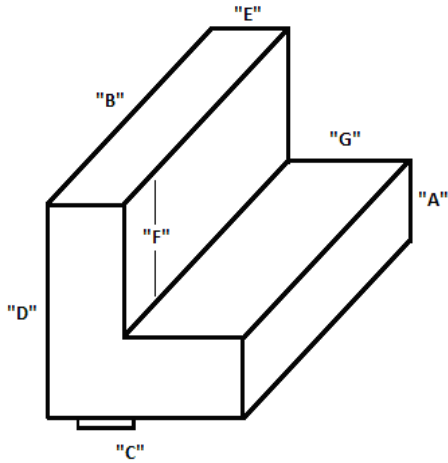

Aluminum Tank Industries, Inc.

Tank Dimensions

L-SHAPE