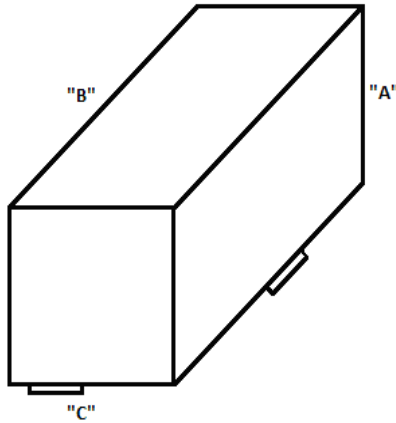

*AUX58CBR is 51" across the bottom - Sides of tank are notched out

**AUX65FCBR is 54" across the bottom - Sides of tank taper in at bottom

GASOLINE Auxiliary - Add "G" to end of part number

FUEL SHOTZ Diesel Auxiliary Install Kit Only

Aluminum Tank Industries, Inc.

Tank Dimensions

L-SHAPE

RECTANGLE

WEDGE

Chestboxes for Custom Combos

Part #	Style	"A"	"B"	"C"	
UC36	Toolbox	9"	36"	19"	Toolbox is 36" x 19" x 9"
UC42	Toolbox	9"	42"	19"	Toolbox is 42" x 19" x 6"
UC48	Toolbox	17"	48 1/4"	21 3/4"	Toolbox is 48" x 21 3/4" x 17"
UC52	Toolbox	6"	52"	19"	Toolbox is 52" x 19" x 6"