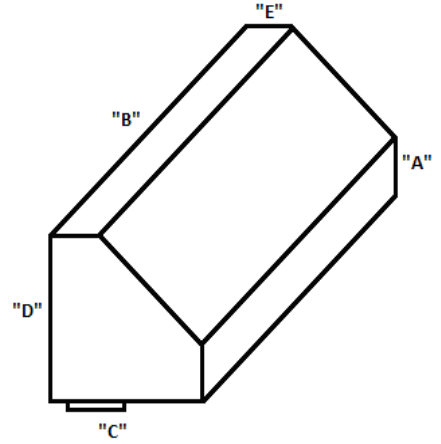

Aluminum Tank Industries, Inc.

Tank Dimensions

L-SHAPE

RECTANGLE

WEDGE

Chestboxes for Custom Combos

Part #	Style	"A"	"B"	"C"	
UC36	Toolbox	9"	36"	19"	Toolbox is 36" x 19" x 9"
UC42	Toolbox	9"	42"	19"	Toolbox is 42" x 19" x 6"
UC48	Toolbox	17"	48 1/4"	21 3/4"	Toolbox is 48" x 21 3/4" x 17"
UC52	Toolbox	6"	52"	19"	Toolbox is 52" x 19" x 6"