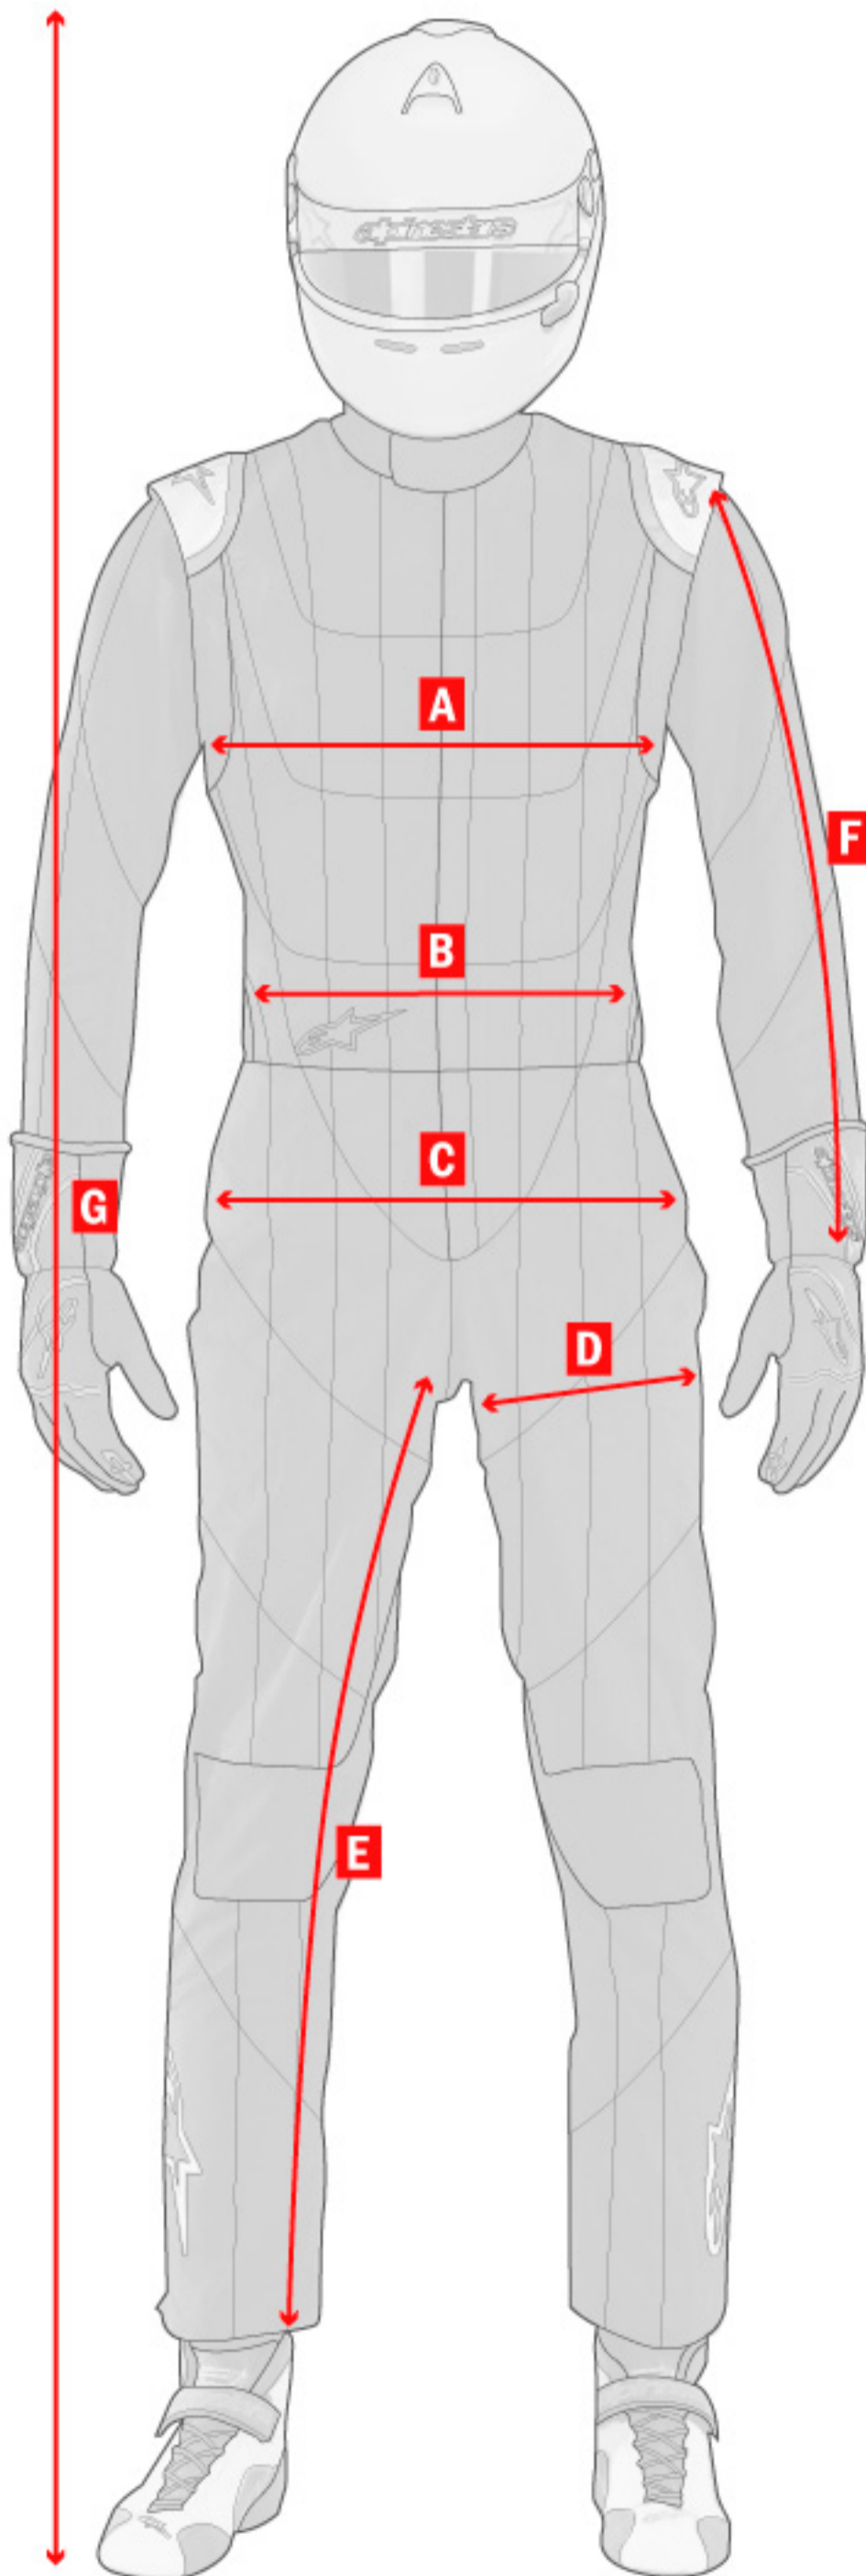

HOW TO MEASURE

- A Chest:** Measure around the fullest part, under the armpits, keeping the tape horizontal.
- B Waist:** Measure around the natural waist line, in line with the navel, keeping the tape horizontal.
- C Hip:** Measure around the fullest part of your hips, about 20cm below waist line, keeping the tape horizontal.
- D Thigh:** Measure around the thigh just below the crotch, keeping the tape horizontal.
- E Inseam:** Stand against a wall, ask someone else to measure from the crotch to the bottom of your leg.
- F Arm Length:** Measure from shoulder (Humerus) to wrist.
- G Height:** Stand against a wall, ask someone else to measure from the floor to the top of your head, keeping the tape vertical.