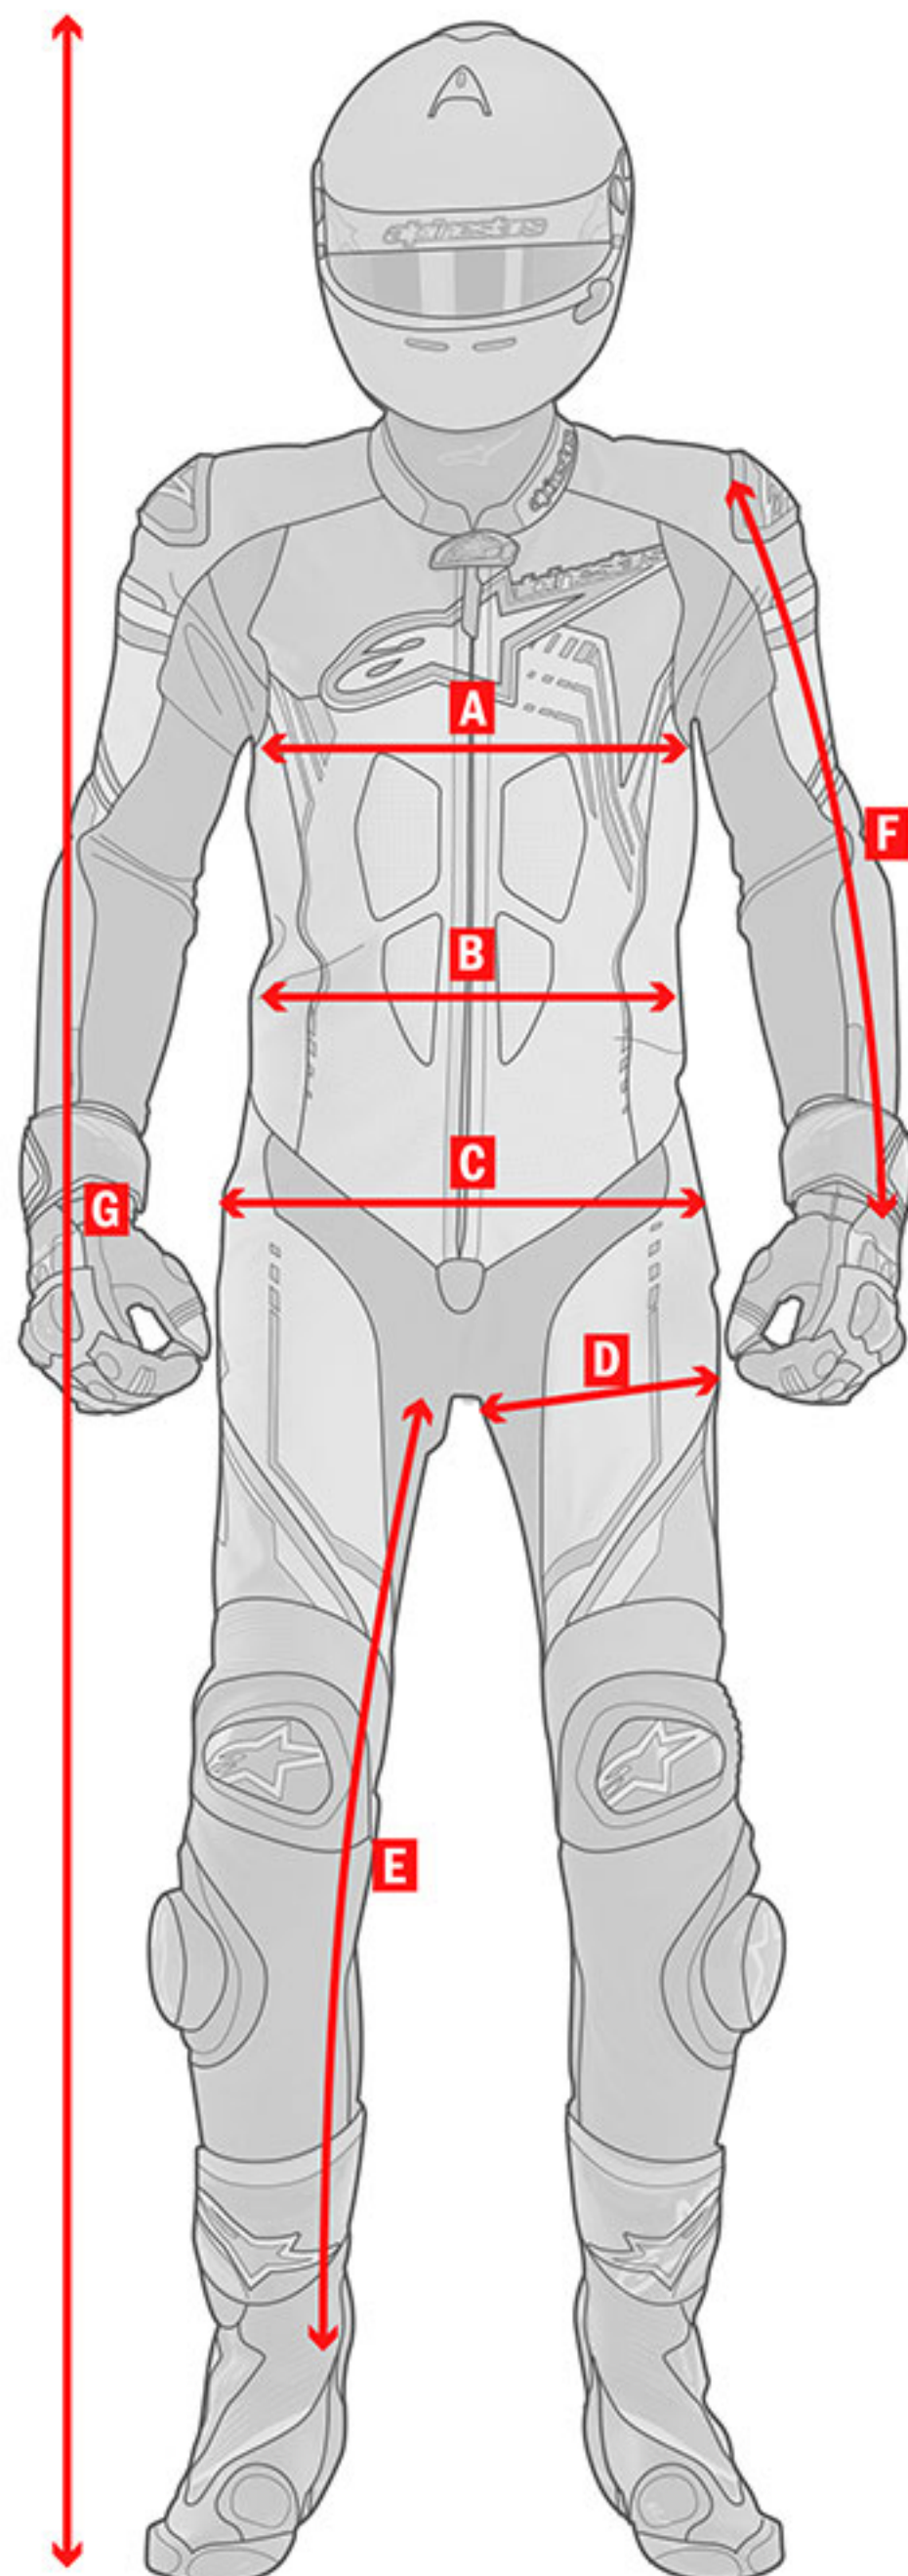

MEN'S ROAD SUIT - EURO

SIZE GUIDE

HOW TO MEASURE

A Chest:

Measure around the fullest part, under the armpits, keeping the tape horizontal.

B Waist:

Measure around the natural waist line, in line with the navel, keeping the tape horizontal.

C Hip:

Measure around the fullest part of your hips, about 20cm below waist line, keeping the tape horizontal.

D Thigh:

Measure around the thigh just below the crotch, keeping the tape horizontal.

E Inseam:

Stand against a wall, ask someone else to measure from the crotch to the bottom of your leg.

F Arm Length:

Measure from shoulder (Humerus) to wrist.

G Height:

Stand against a wall, ask someone else to measure from the floor to the top of your head, keeping the tape vertical.