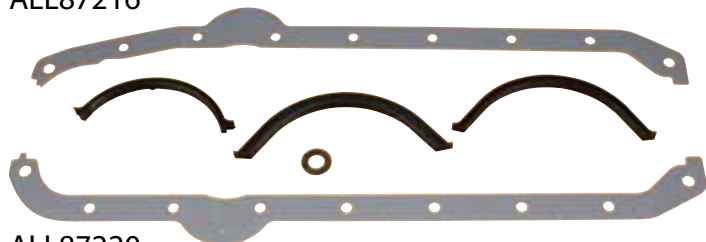

Part No. ALL87210-87240

SB Chevy Gaskets

Part No: Description

- ALL87210.....Valve Cover, 5/16" Thick (Cork), Pair
- ALL87212.....Valve Cover, 5/16" Thick With Steel Core (Cork), Pair
- ALL87214.....Valve Cover, 5/16" Thick With Steel Core (Black Coated), Pair
- ALL87216.....Valve Cover, 3/16" Thick With Steel Core Vortec Centerbolt (Black Coated), Pair
- ALL87220.....Oil Pan Set, 1955-85*
- ALL87230.....Water Pump To Block
- ALL87231.....Thermostat Housing
- ALL87232.....Thermostat Housing With Steel Core (Cork)
- ALL87236.....Fuel Pump
- ALL87238.....Fuel Pump Plate
- ALL87240.....Front Of Engine Set
- ALL87250.....Distributor Gasket

*This set fits 1955-85 engines. Includes gaskets to work with LH or RH dipstick and includes thick and thin front pan seals.

ALL87210/87212

ALL87214

ALL87216

ALL87220

ALL87230

ALL87236

ALL87231