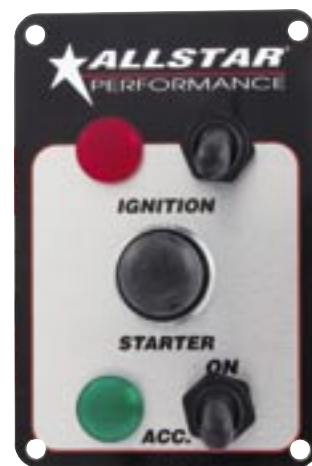

ALL80146

Replacement Components:

- ALL99066.....Ignition Indicator Light Red
- ALL99067.....Switch For Ignition And Accessory
- ALL99068.....Switch Cover
- ALL99069.....Starter Button
- ALL99073.....Weatherproof Switch
- ALL99146.....Accessory Indicator Light Green