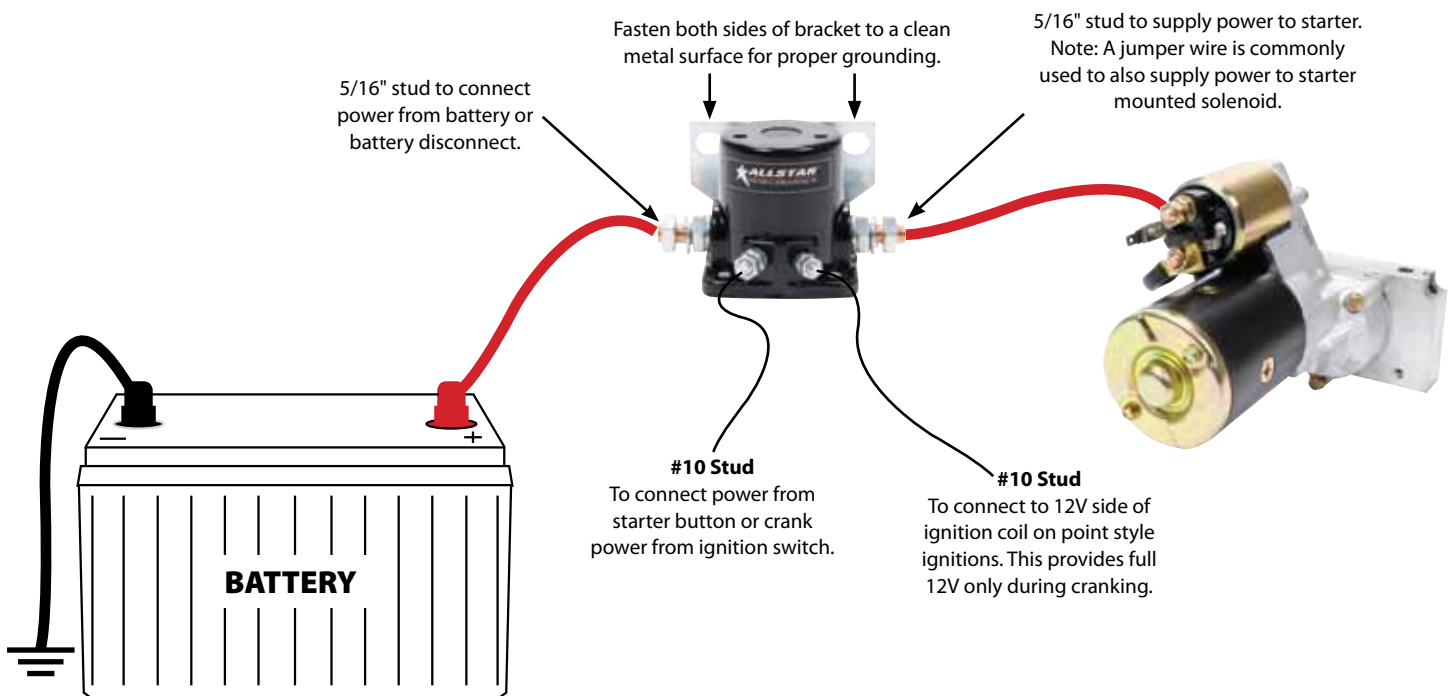

Part No. ALL76203

Starter Solenoid

Ford-style solenoid is perfect for use with high torque racing starters. Flat base eases mounting, and a remote under-hood starter switch or timing light hook-up can be easily adapted. Solenoid is offered separately, or may be ordered with installation kit (ALL76202), that includes wiring, terminals and hardware.