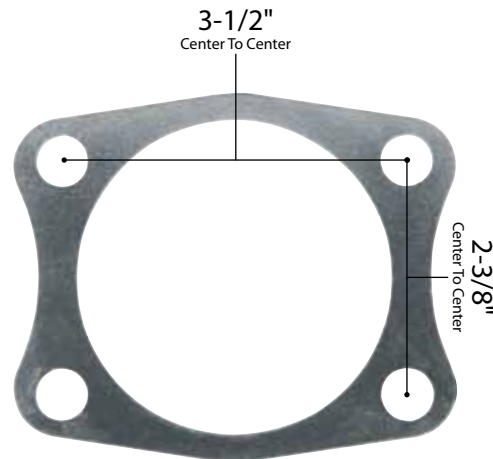

Part No. ALL72318
ALL72319

Ford 9" Axle Spacer Plates

Spacer plate takes the place of drum brake backing plate and properly preloads the tapered style axle bearing. Spacers fit large bearing Ford 9" housing ends. Sold each.

Part No.	Description
ALL72318.....	Late Torino Style
ALL72319.....	Early Style

ALL72318
Large Bearing Late/Torino Style
With 3/8" Hardware

ALL72319
Large Bearing Early Style
With 1/2" Hardware

Related Item

ALL72042.....Backing Plate T-Bolts (Late Style), 8-Pack

REV050916