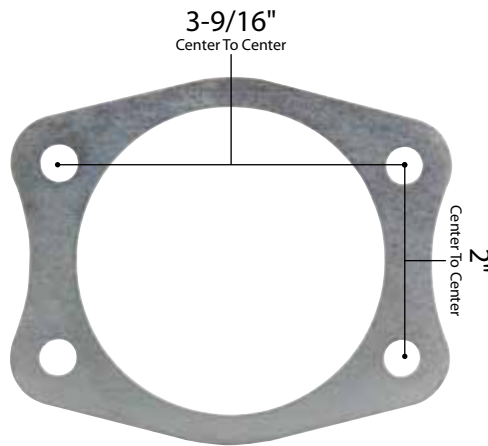

Part No. ALL72318
ALL72319

Ford 9" Axle Spacer Plates

Spacer plate takes the place of drum brake backing plate and properly preloads the tapered style axle bearing. Spacers fit large bearing Ford 9" housing ends. Sold each.

Part No.	Description
ALL72318.....	Late Torino Style
ALL72319.....	Early Style

ALL72318
Large Bearing Late/Torino Style
With 3/8" Hardware

ALL72319
Large Bearing Early Style
With 1/2" Hardware

Related Item

ALL72042.....Backing Plate T-Bolts (Late Style), 8-Pack

REV050916