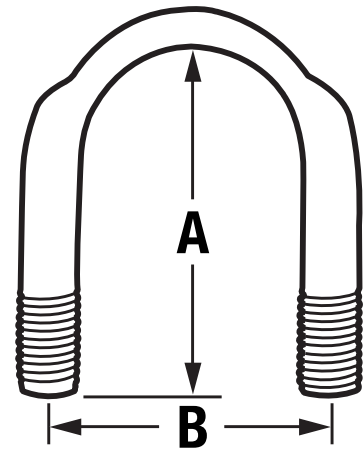

## U-Bolt Kits

U-bolt kits for 1310, 1330 and 1350 series U-joints secure driveshaft to pinion yoke. Sold in pairs with nuts and lock washers.

	U-Bolt Part No.	U-Joint Series	Cap	Thread	"A"	Stud CTC "B"
Standard	ALL69015	1310/1330	1-1/16"	5/16"-24	1.750"	1.400"
Extra Long	ALL69017	1310/1330	1-1/16"	5/16"-24	2.000"	1.400"
Standard	ALL69018	1330*	1-1/8"	5/16"-24	1.875"	1.575"
Standard	ALL69016	1350	1-3/16"	3/8"-24	2.000"	1.625"

\*1330 With Big Caps (1.125")

REV081017