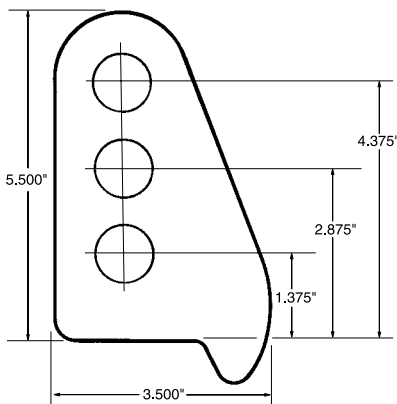

Part No. ALL60160
ALL60161
ALL60166

Ford 9" Upper Link Brackets

Ford 9" housing brackets provide a mounting point for upper link. Weld-on brackets fit standard steel Ford housings.

Part No.	Description
ALL60160.....	1" Diameter Holes, Sold In Pairs
ALL60161.....	1" Diameter Holes, One Required
ALL60166.....	3/4" Diameter Holes, Set of two

REV031816