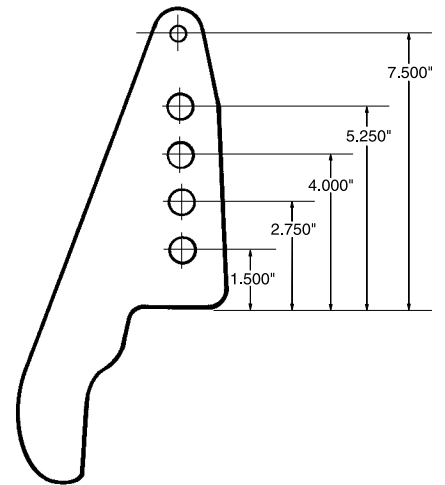

Part No. ALL60160
ALL60161
ALL60166

Ford 9" Upper Link Brackets

Ford 9" housing brackets provide a mounting point for upper link. Weld-on brackets fit standard steel Ford housings.

Part No.	Description
ALL60160.....	1" Diameter Holes, Sold In Pairs
ALL60161.....	1" Diameter Holes, One Required
ALL60166.....	3/4" Diameter Holes, Set of two

REV031816