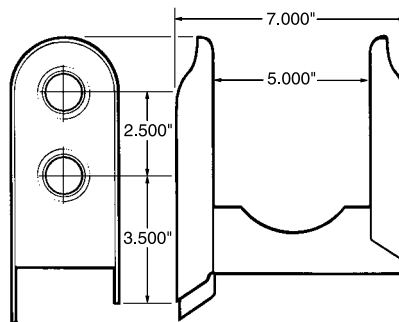

Part No. ALL60160
ALL60161
ALL60166

Ford 9" Upper Link Brackets

Ford 9" housing brackets provide a mounting point for upper link. Weld-on brackets fit standard steel Ford housings.

Part No.	Description
ALL60160.....	1" Diameter Holes, Sold In Pairs
ALL60161.....	1" Diameter Holes, One Required
ALL60166.....	3/4" Diameter Holes, Set of two

REV031816