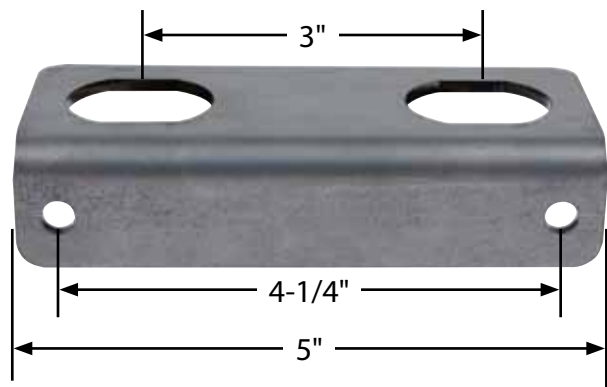

Part No. ALL60064

Charging Post Bracket

Securely mount Allstar charging posts on vehicles where battery is not easily accessible. Predrilled holes allow quick mounting to frame or body. Double-D hole design positions posts close together, but provides enough room for charging or jumper cable clamps. Charging posts sold separately.

Bracket Shown
With Posts Installed

Related Components:

ALL76139.....Red And Black Post, 1-Pair

ALL76140.....Red Post Only

ALL76141.....Black Post Only

REV040113