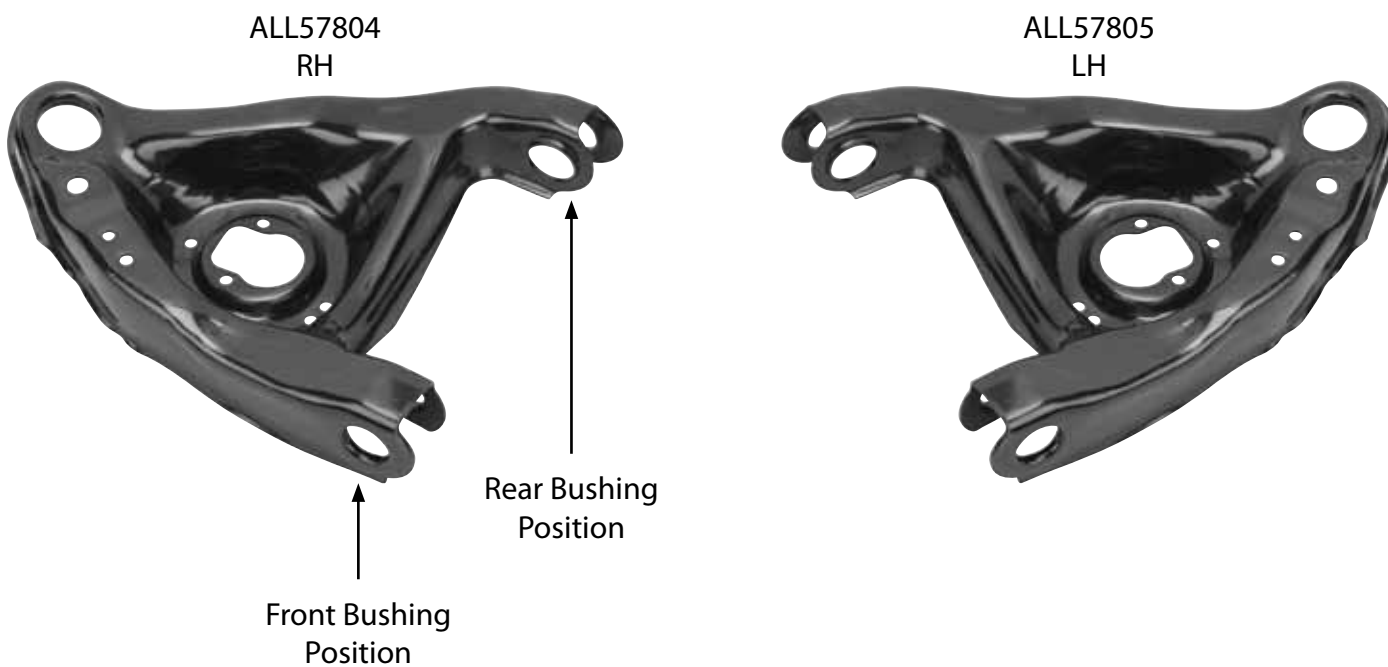

Part No. ALL57804
ALL57805

1978-88 Metric Front Lower Control Arms

Reproduction of the originals, these new arms are a direct replacement for 1978-88 metric chassis and accept stock ball joints.

Part No: Description

ALL57804.....RH

ALL57805.....LH

Part No: Bushing

ALL56232.....Rear Steel Bushing

ALL56236.....Front Steel Bushing

ALL56222.....Rear Roller Bearing Bushing

ALL56224.....Front Roller Bearing Bushing

051914