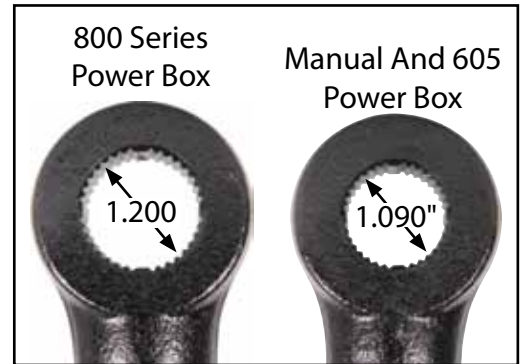

Part No. ALL56354-56357

Pitman Arms

Replacement GM pitman arms.

Part No. A-Body (Chevelle)

ALL56354..... 1968-72, Use With 800 Series Power Box
 ALL56355..... 1968-72, Use With Manual And 605 Small Power Box

Part No. G-Body Intermediate Metric (Monte Carlo)

ALL56357..... 1978-88, Use With 800 Series Power Box
 ALL56356..... 1978-88, Use With Manual And 605 Small Power Box

ALL56354
 ALL56355

ALL56356
 ALL56357