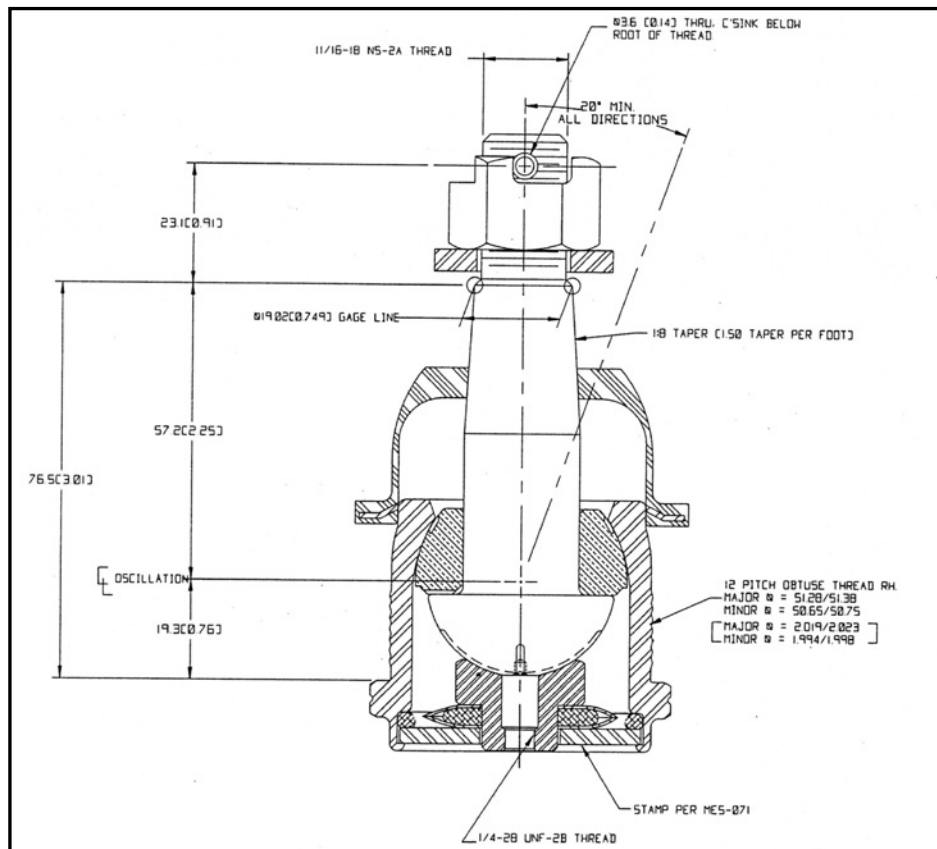

Part No. ALL56216

Screw-In Lower Ball Joint

Fits Lefthander chassis style lower control arm or where a large screw-in type ball joint is required.
(Replaces - Moog K727 or AFCO 20036)

REV031816