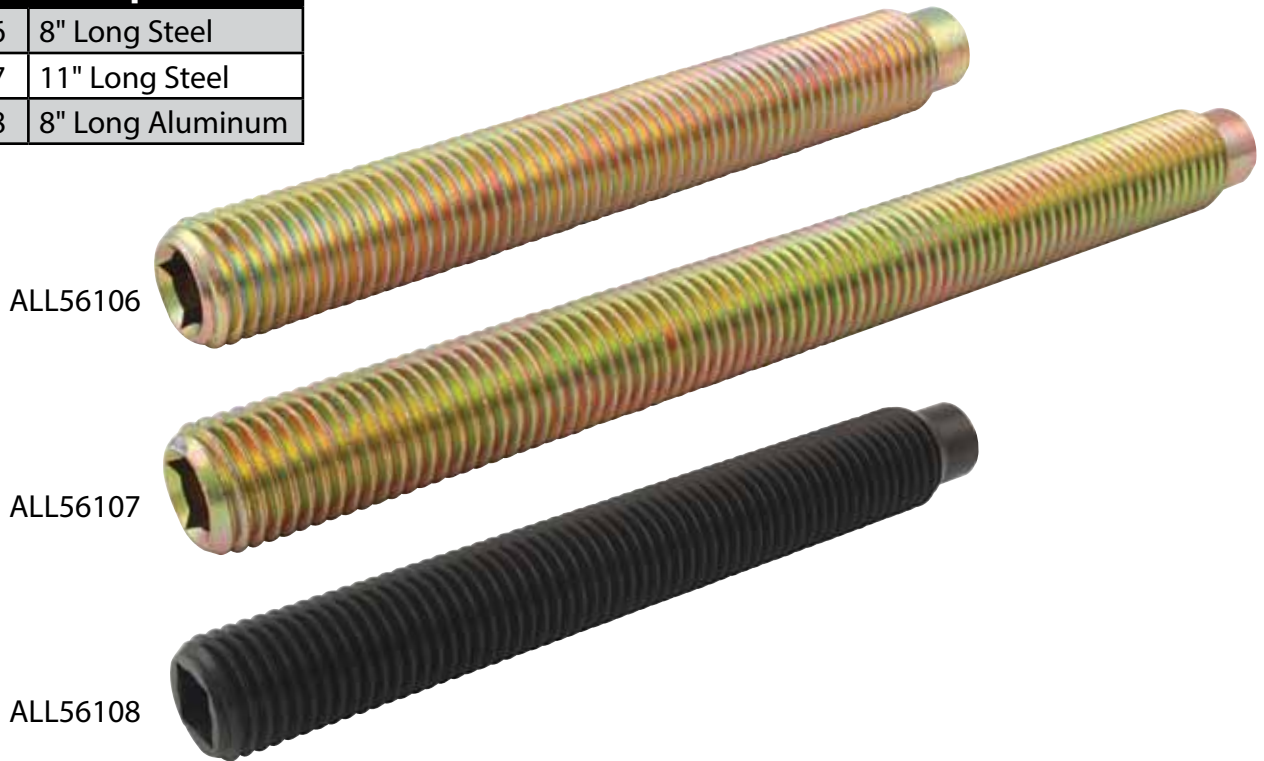

Part No. ALL56106-56108

Coarse Thread Weight Jack Bolts

Weight jack bolts have 1"-8 threads for quick adjustment. Use with ALL56113, ALL56114 and ALL56115 style spring plates.

Part No.	Description
ALL56106	8" Long Steel
ALL56107	11" Long Steel
ALL56108	8" Long Aluminum

Part No:	Description
ALL56068.....	1"-8 Coarse Thread Jam Nut (1-1/8" Wrench)
ALL56110.....	1"-8 Coarse Thread Jam Nut (1-1/2" Wrench)
ALL56111.....	1"-8 Coarse Thread Nut With Sleeve

ALL56111