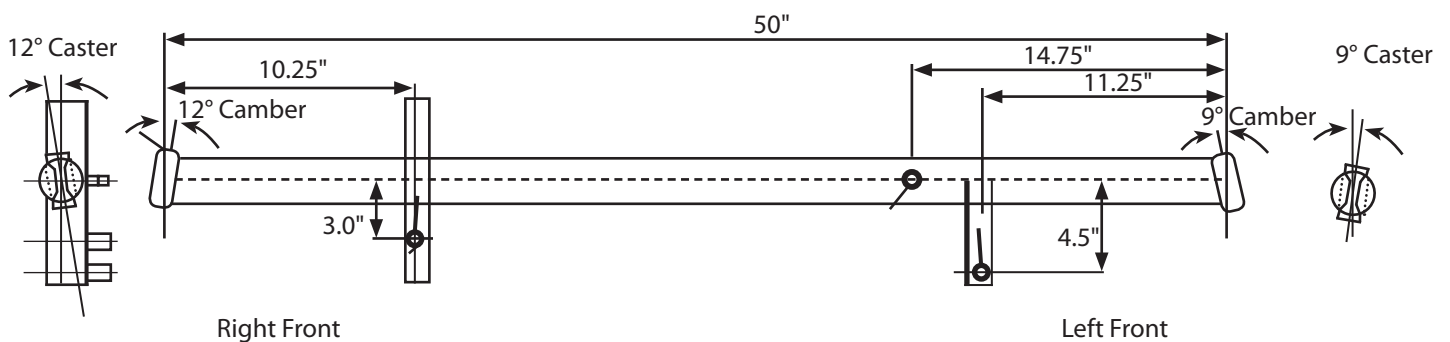

## Sprint Car Front Axle

Lightweight .095" wall 4130 chrome moly front axles measure 50" x 2-1/2" with 9 and 12 degree kingpin angles for excellent driver feel and are precision built for quality and accuracy. Axle king pin bosses are shipped factory reamed for easy installation and also feature threaded panhard bar stud and shock mounts. Available in black powder coat or chrome plated.

Part No.	Description
ALL55170.....	Black
ALL55171.....	Chrome

- Axle (tube) Material: 4130 Chromoly
- Axle Diameter: 2 1/2"
- Axle Wall Thickness: .095"
- Right Front: 12°
- Left Front: 9°
- Offset: 1" Left Offset
- Finish: Black Powder Coat
- Total weight: 13.6 lb