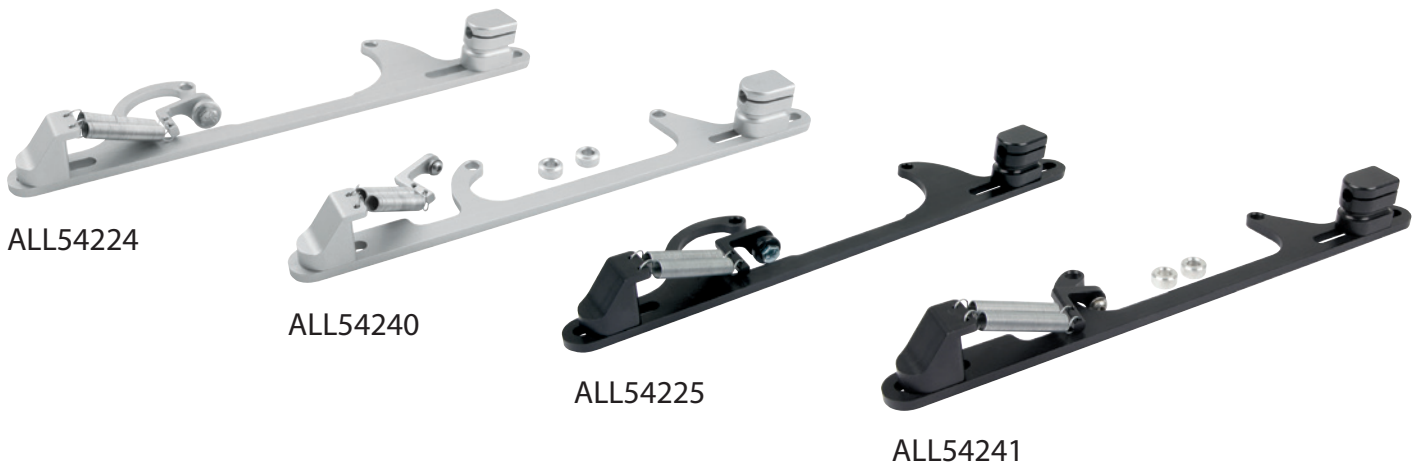

Part No. ALL54224
ALL54225
ALL54240
ALL54241

Mopar Cable Style Adjustable Throttle Brackets With Return Springs

Billet aluminum throttle bracket securely mounts and holds throttle cable with a 5/16" sleeve in place. Bracket fastens to carb mounting studs and includes dual stainless steel return springs, adjustable for tension.

Part No.	Description
ALL54224.....	4150 & Edelbrock Carbs, Clear
ALL54225.....	4150 & Edelbrock Carbs, Black
ALL54240.....	4500 Carb, Clear
ALL54241.....	4500 Carb, Black

REV112113