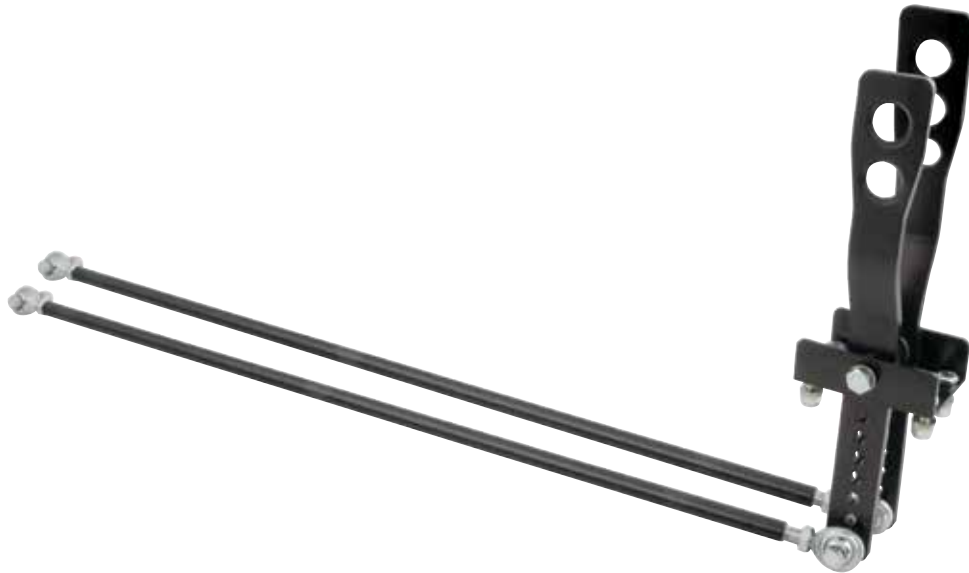

Part No. ALL54124

Two-Lever Shifter With Unequal Handles

Black anodized aluminum shifter has a two unequal length handles. Shorter lever commonly used for reverse. Includes 3/8" rod ends, lock nuts and 24" long rods.