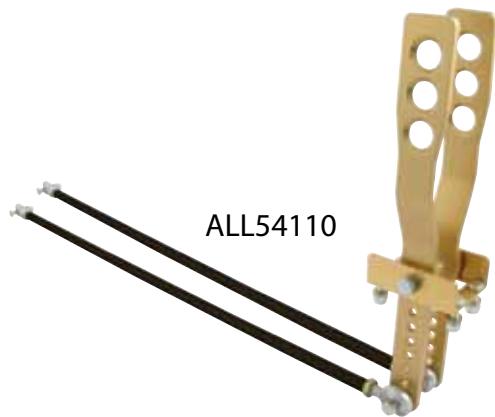

Part No. ALL54108-54121

Aluminum Shifter Assemblies

Anodized lightweight shifters include 3/8" rod ends, locknuts and rods. Rods are tapped for right and left hand 3/8" rod ends.

| Part No. | Description |
|---------------|---------------------------|
| ALL54108..... | One Lever Shifter, Gold |
| ALL54110..... | Two Lever Shifter, Gold |
| ALL54120..... | Two Lever Shifter, Black |
| ALL54121..... | Two Lever Shifter, Red |
| ALL54122..... | Two Lever Shifter, Purple |
| ALL54112..... | Three Lever Shifter, Gold |

Shifters Include:

One Lever Shifter - one 24" shifter rod

Two Lever Shifter - two 24" shifter rods

Three Lever Shifter - one 16" and two 24" shifter rods

REV121115

Rely only on high-grade performance transmission parts on our virtual shelves.