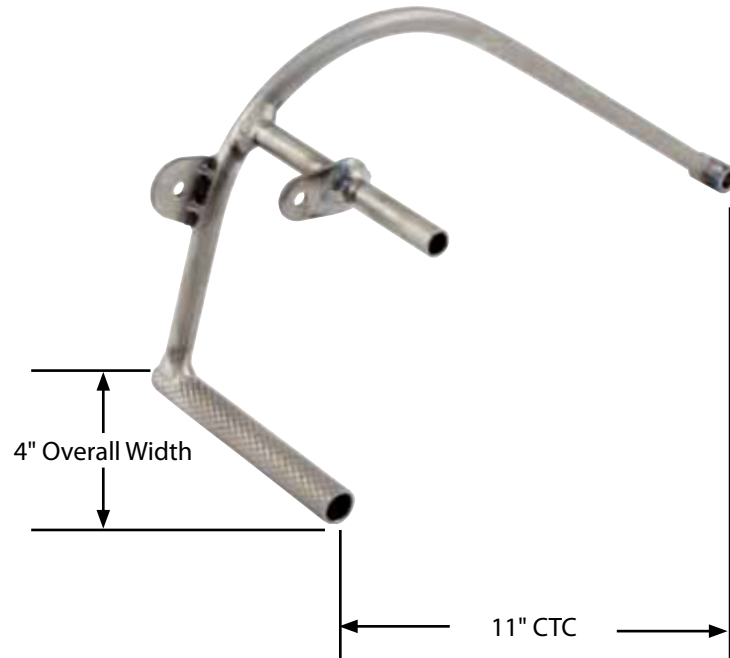

Part No. ALL54094

Titanium Throttle Pedal For Sprint Car

Titanium throttle pedal has tabs welded on for attaching return spring and throttle linkage to bell crank. High strength assembly weighs only .22 lbs.