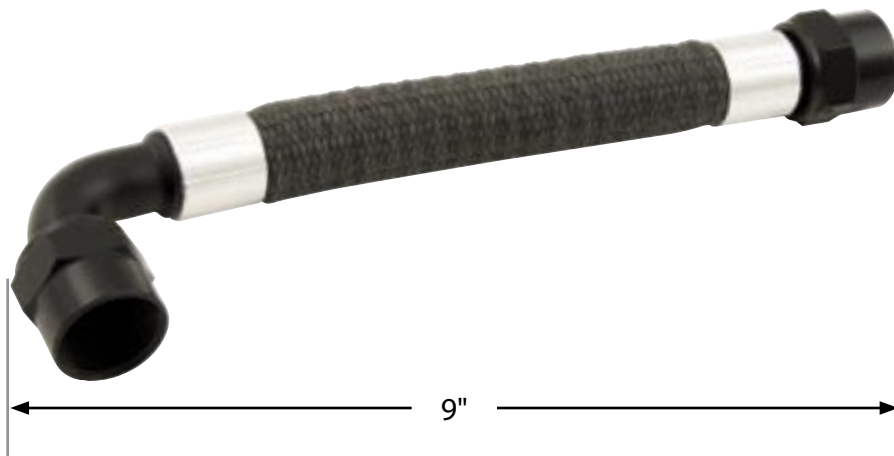

Part No. ALL48262

Sprint Power Steering Supply Line

Gen2 supply line has a 90° -10 and a straight -10 aluminum fitting for a precise fit to the KSE Gen2 steering gear. New style hose is very flexible yet will not collapse under suction. Total overall length including fittings 9".

Hose is very flexible

Buy quality performance steering parts in our online store.