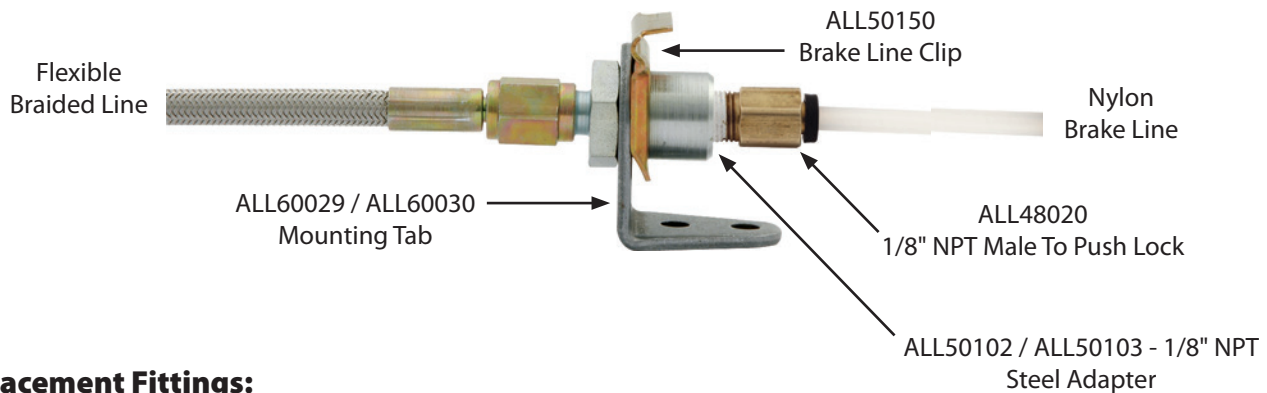

## Deluxe Nylon Brake Line Kits

Deluxe kits feature push lock fittings to ease installation. Kits include 30 feet of line and fittings. Not for street use.

Part No.	Description
ALL48018	Kit For Use Without Brake Gauges
ALL48019	Kit For Use With Brake Gauges

### Replacement Fittings:

- ALL48020..... 1/8" NPT Male To Push Lock Hose
- ALL48021..... 1/8" NPT Female To Push Lock Hose
- ALL48022..... Plastic T - All To Push Lock Hose
- ALL48023..... Plastic T - (2) Push Lock, (1) 1/8" NPT
- ALL50184..... 1/8" NPT Male Union, 4-Pack