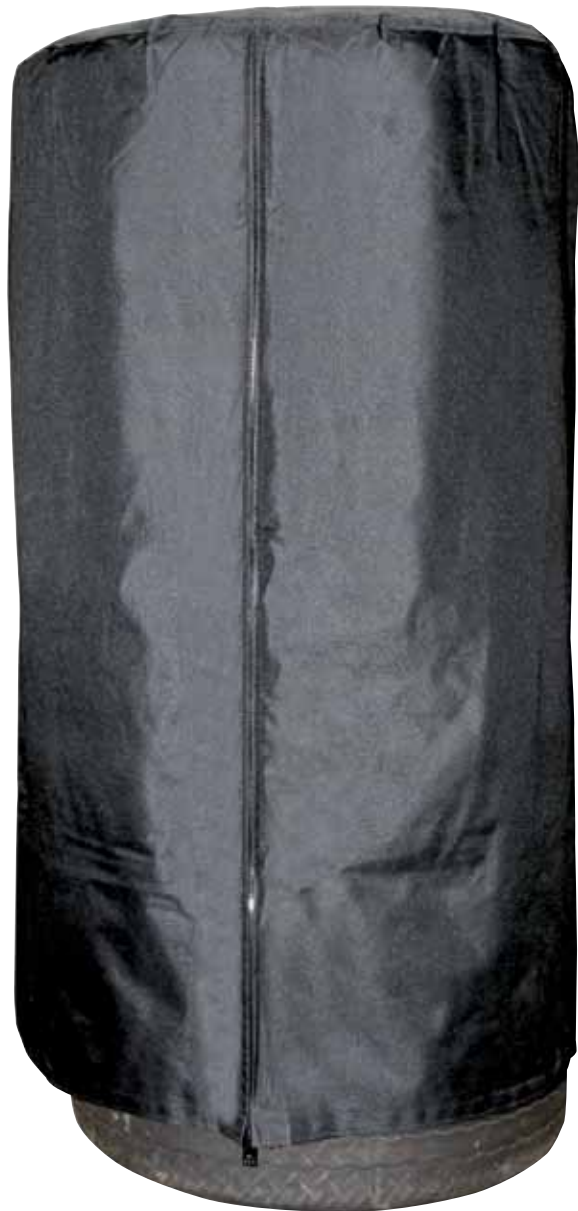

Part No. ALL44220

Tire Stack Cover

Easy access canvas cover features a full length zipper. Perfect for use in the tire impound, keeping your tires out of the weather or hiding them from the eyes of your competition. 50" tall black cover will fit a set of 4 tires with a 86" maximum circumference.