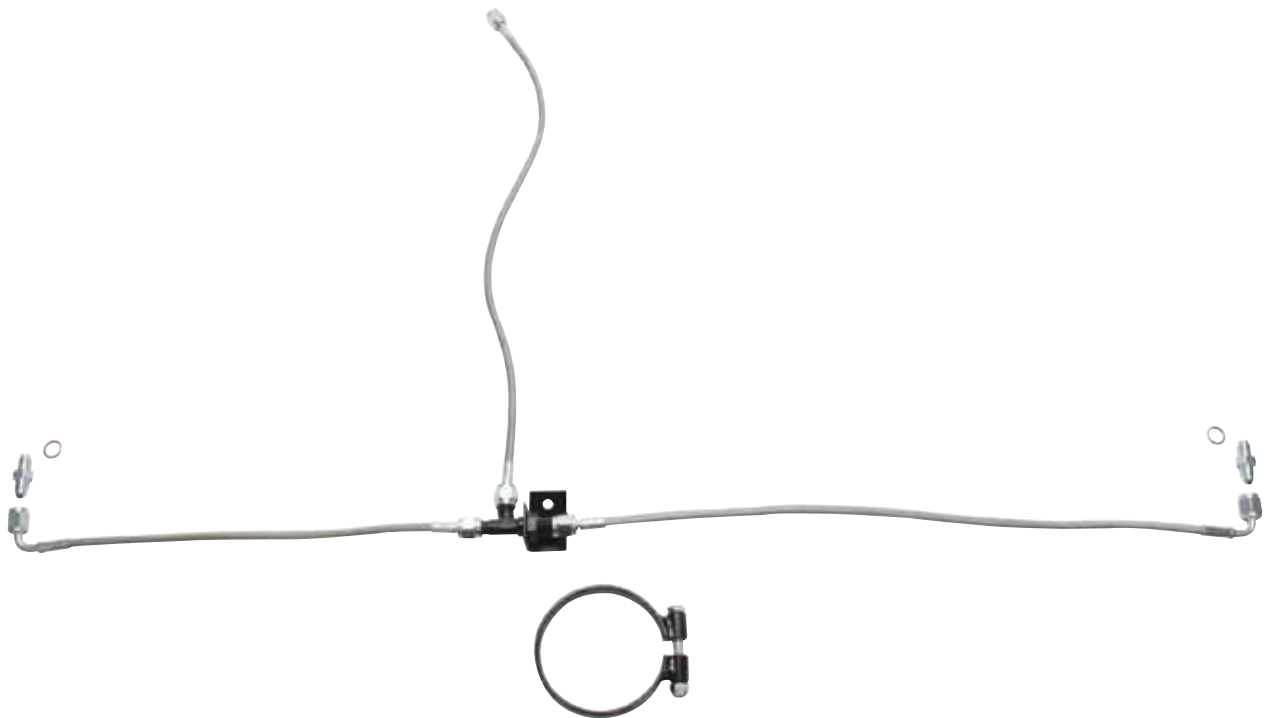

Part No. ALL42056
ALL42057
ALL42058

Rear End Brake Line Kit (Single Line Drop)

Kit is designed to eliminate 'hanging' brake lines near the rear calipers. Rear Brake Line Kits utilize a single line drop located near the left side of the center section. From the drop, the lines tee and run over the top back side of the center section, then across the backside of axle tubes to the calipers. Braided lines are #3 with -4AN ends.

Part No. Description

ALL42056.....Kit For Dirt Modifieds (60" Wide) With OEM Calipers

ALL42057.....Kit For Dirt Modifieds (60" Wide) With Aftermarket Calipers

ALL42058.....Kit For Dirt Late Models (62" Wide) With Aftermarket Calipers