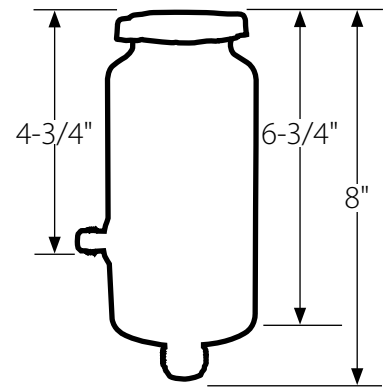

Part No. ALL36130

Economy Power Steering Tank With Bracket

Aluminum tank has no internal baffles and is 8" tall overall by 3" in diameter with a -6 return fitting on the side and a -10 fitting on the bottom. A mounting bracket for 1-3/4" round tubing is included.

ALL36124

ALL36122

ALL36126

Part No.	Description
ALL36126.....	Tank And Cap Only
ALL36124.....	Replacement Cap
ALL36122.....	Round Tube Mounting Bracket

REV051816

Buy quality performance steering parts in our online store.