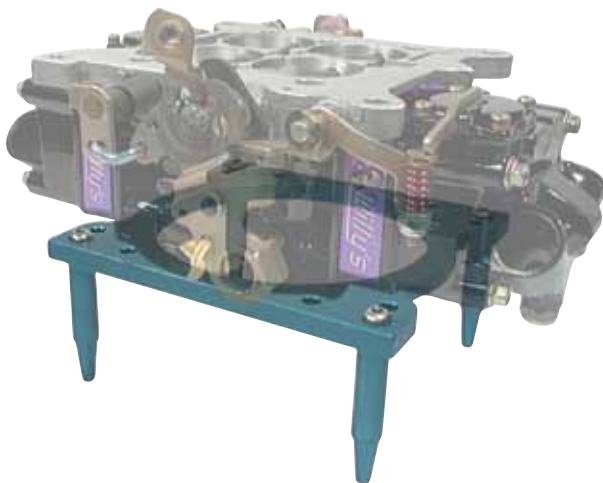

Part No. ALL26200

## Carb Stand

Aluminum stand simplifies carb maintenance and will hold carb off of work bench surface. Works with Edelbrock, Quadrajet, and Holley 2- and 4-barrel carbs (except 4500 series).

REV081012

Our website offers you a wide variety of performance fuel system parts at affordable prices.