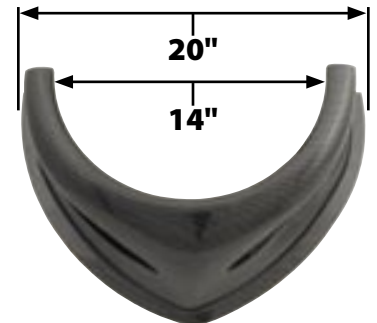

Shop for other custom hoods on our website.