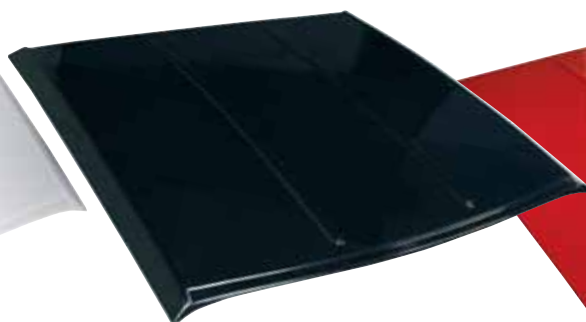

Part No. ALL23180-23185

Dirt Roofs

Popular fiberglass roofs found on many dirt late model and modifieds. 46" long x 47" wide.

ALL23181

Related Part

ALL23188.....Plastic Cap With Simulated Carbon Fiber Look, 43" Wide

ALL23189.....Carbon Fiber Cap, 43" Wide

ALL23215.....Universal Dirt Roof Cap, 50" Wide

REV020316