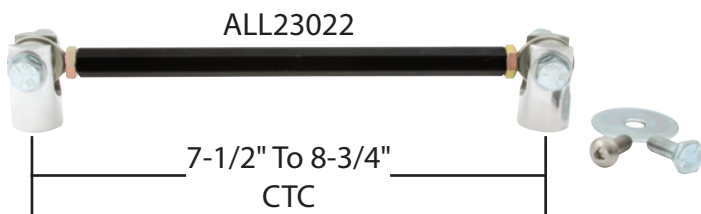

Part No. ALL23022
ALL23023

Spoiler Supports

Aluminum support has strong 1/4" steel rod ends with hardware. Center tube has left- and right- hand threaded ends for quick adjustments. 1/4"-20 mounting hardware included. Sold each.

Part No: **Description**

ALL23022.....6"

ALL23023.....8"

Our website offers you a wide variety of car spoilers at affordable prices.