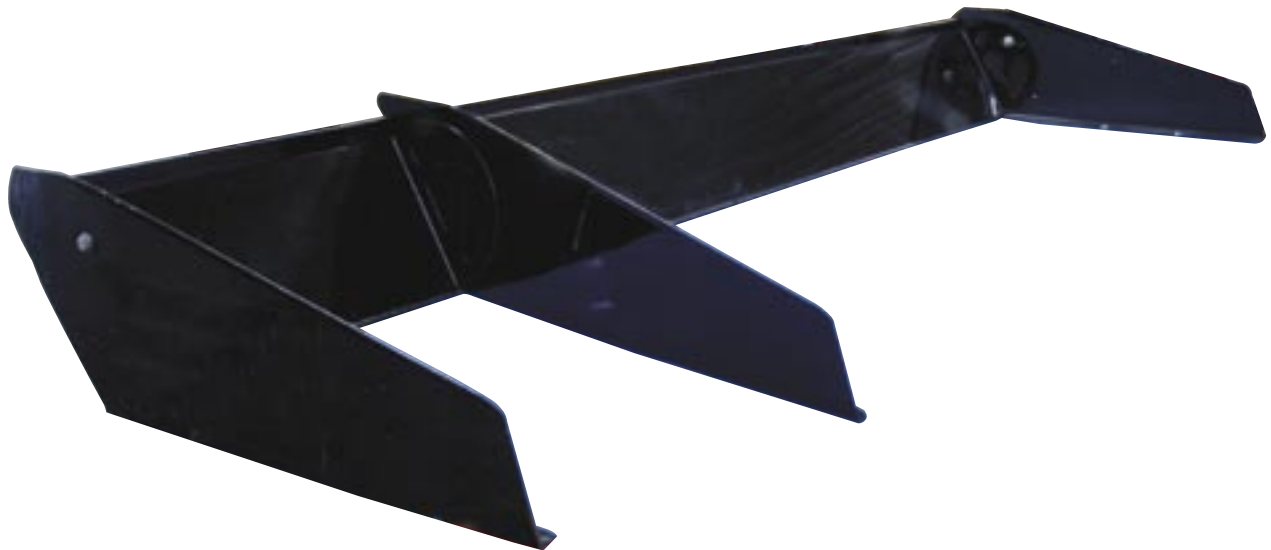

**Part No. ALL22997
ALL22999**

Aluminum Adjustable Spoilers

Designed for Dirt Late Models, choose from plain or black powder coated finish. Each spoiler consists of two unequal length laser cut sections, one 16" wide and the other 56" wide. Unequal length design blades provide more down force on the right rear of the car and allow more spoiler area in case of right side damage. Assembled spoilers measure 72" wide x 8" tall with a 1" reinforcing lip. Three vertical supports have 2" of adjustment. Mounting hinges included.

ALL22997.....8" x 72" Plain Aluminum

ALL22999.....8" x 72" Black Powder Coated Aluminum

Related Components:

ALL99121.....RR Side Support For ALL22997 - Plain

ALL99122.....RR Spoiler Section 16" For ALL22997 - Plain