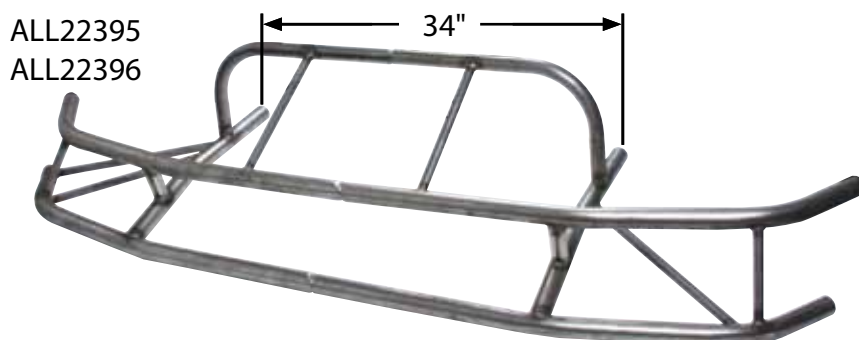

Part No. ALL22393-22396

Dirt Late Model 2-Piece Front Bumpers

Allstar 2-piece front bumpers for popular dirt late models. Constructed of 1-1/2" x .095" wall mild steel tubing.

Part No.	Description
ALL22394.....	Mastersbilt
ALL22393.....	Mastersbilt, Gen X
ALL22395.....	Rocket 2005-2015*†
ALL22396.....	Rocket 2005-2015*

* Bumper has built-in rake for nose clearance.

† Bumper has 2" added to left side.

REV072817