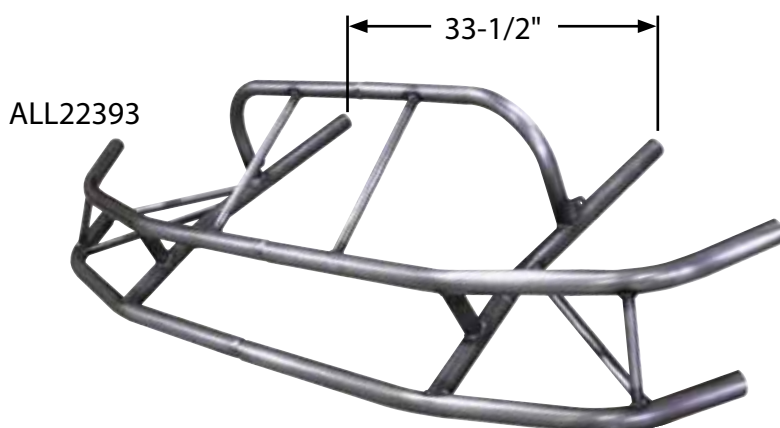

Part No. ALL22393-22396

Dirt Late Model 2-Piece Front Bumpers

Allstar 2-piece front bumpers for popular dirt late models. Constructed of 1-1/2" x .095" wall mild steel tubing.

Part No.	Description
ALL22394.....	Mastersbilt
ALL22393.....	Mastersbilt, Gen X
ALL22395.....	Rocket 2005-2015*†
ALL22396.....	Rocket 2005-2015*

* Bumper has built-in rake for nose clearance.

† Bumper has 2" added to left side.

REV072817