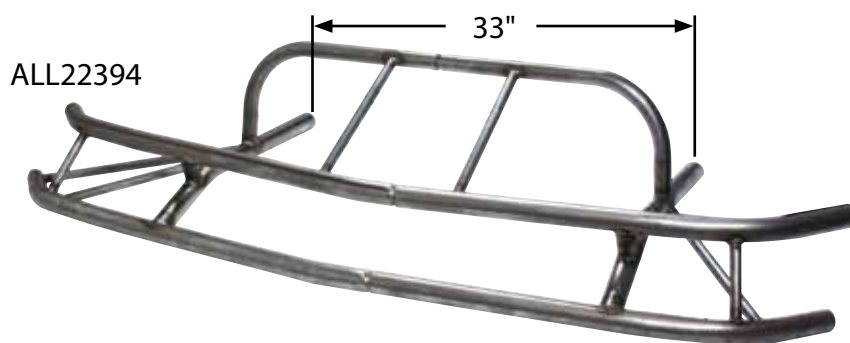

Part No. ALL22393-22396

Dirt Late Model 2-Piece Front Bumpers

Allstar 2-piece front bumpers for popular dirt late models. Constructed of 1-1/2" x .095" wall mild steel tubing.

Part No.	Description
ALL22394.....	Mastersbilt
ALL22393.....	Mastersbilt, Gen X
ALL22395.....	Rocket 2005-2015*†
ALL22396.....	Rocket 2005-2015*

* Bumper has built-in rake for nose clearance.

† Bumper has 2" added to left side.

REV072817