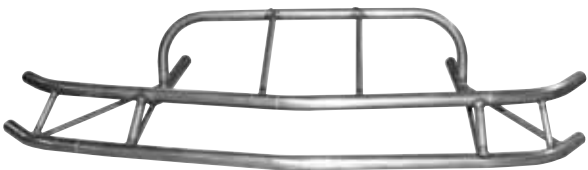

Part No. ALL22380-22383

Dirt Late Model 1-Piece Front Bumpers

Allstar bumpers for popular dirt late models. Constructed of 1-1/2" x .095" wall mild steel tubing.

Part No. Description

ALL22380.....Rocket 2005-2016*

ALL22382.....Rocket 2005-2015

ALL22379.....XR1*† * Bumper has built-in rake for nose clearance.

ALL22381.....Mastersbilt † Will also fit 2005-2017 standard Rockets as well as XR1.

ALL22383.....Rayburn

ALL22380