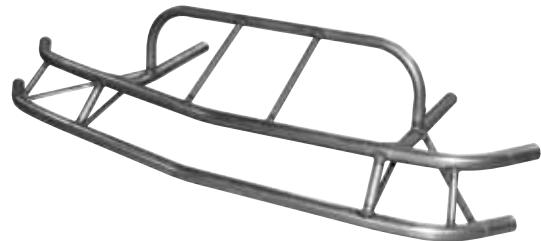

Part No. ALL22380-22383

Dirt Late Model 1-Piece Front Bumpers

Allstar bumpers for popular dirt late models. Constructed of 1-1/2" x .095" wall mild steel tubing.

Part No. Description

ALL22380.....Rocket 2005-2016*

ALL22382.....Rocket 2005-2015

ALL22379.....XR1*† * Bumper has built-in rake for nose clearance.

ALL22381.....Mastersbilt † Will also fit 2005-2017 standard Rockets as well as XR1.

ALL22383.....Rayburn

ALL22383

REV072817