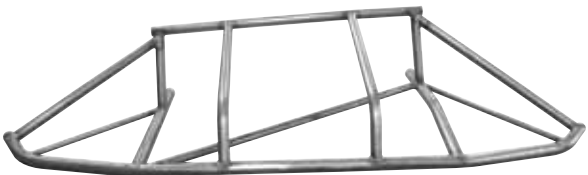

ALL22382

ALL22379