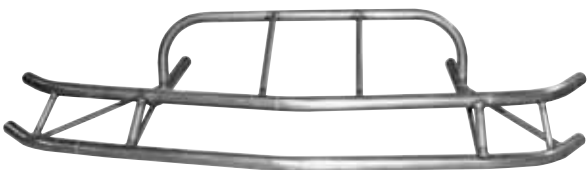

Part No. ALL22380-22383

Dirt Late Model 1-Piece Front Bumpers

Allstar bumpers for popular dirt late models. Constructed of 1-1/2" x .095" wall mild steel tubing.

Part No. Description

ALL22380.....Rocket 2005-2016*

ALL22382.....Rocket 2005-2015

ALL22379.....XR1*† * Bumper has built-in rake for nose clearance.

ALL22381.....Mastersbilt † Will also fit 2005-2017 standard Rockets as well as XR1.

ALL22383.....Rayburn

ALL22381

REV072817