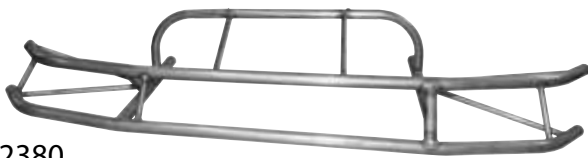

Part No. ALL22380-22383

Dirt Late Model 1-Piece Front Bumpers

Allstar bumpers for popular dirt late models. Constructed of 1-1/2" x .095" wall mild steel tubing.

Part No. Description

ALL22380.....Rocket 2005-2016*

ALL22382.....Rocket 2005-2015

ALL22379.....XR1*† * Bumper has built-in rake for nose clearance.

ALL22381.....Mastersbilt † Will also fit 2005-2017 standard Rockets as well as XR1.

ALL22383.....Rayburn

ALL22380