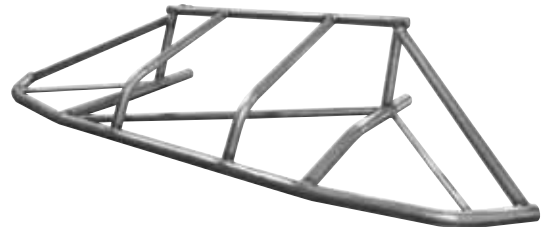

Part No. ALL22380-22383

Dirt Late Model 1-Piece Front Bumpers

Allstar bumpers for popular dirt late models. Constructed of 1-1/2" x .095" wall mild steel tubing.

Part No. Description

ALL22380.....Rocket 2005-2016*

ALL22382.....Rocket 2005-2015

ALL22379.....XR1*† * Bumper has built-in rake for nose clearance.

ALL22381.....Mastersbilt † Will also fit 2005-2017 standard Rockets as well as XR1.

ALL22383.....Rayburn

ALL22381

REV072817