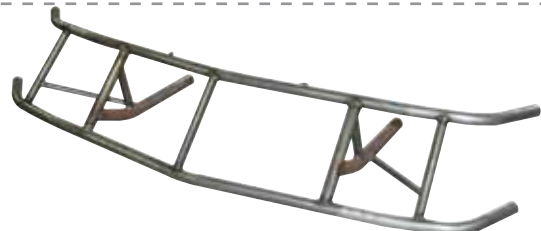

Part No. ALL22380-22383

Dirt Late Model 1-Piece Front Bumpers

Allstar bumpers for popular dirt late models. Constructed of 1-1/2" x .095" wall mild steel tubing.

Part No. Description

ALL22380.....Rocket 2005-2016*

ALL22382.....Rocket 2005-2015

ALL22379.....XR1*† * Bumper has built-in rake for nose clearance.

ALL22381.....Mastersbilt † Will also fit 2005-2017 standard Rockets as well as XR1.

ALL22383.....Rayburn

REV072817