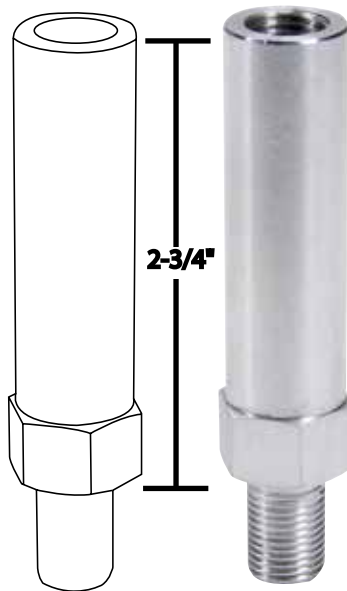

Part No. ALL18524-18525

Hood Pin Extensions

Aluminum extensions fit into existing chassis mounts. 1/2"-20 male to 1/2"-20 female, with 13/16" thread depth. Sold each.

Part No.	Description
ALL18524.....	1-3/4" Tall
ALL18525.....	2-3/4" Tall

ALL18525

REV040218

Learn more about custom hoods we have.