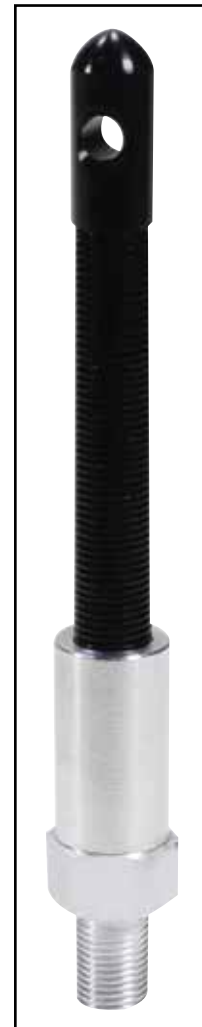

REV040218

Learn more about custom hoods we have.