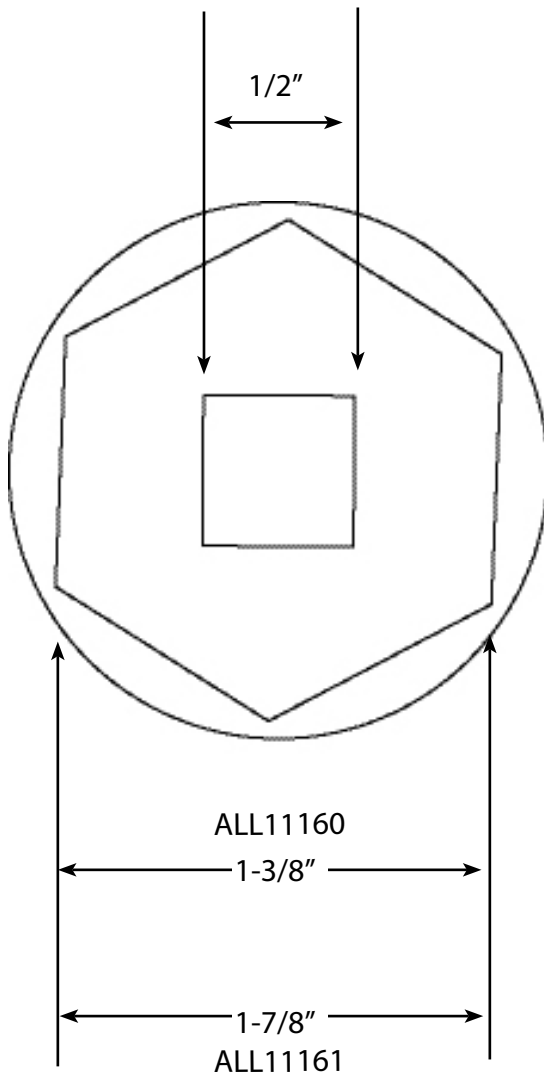

## Quick Change Oil Plug Sockets

Six-point sockets fit on a 1/2" drive ratchet to remove or install plugs on quick change rear ends. Small socket fits plug in most center sections and side bells. Large socket fits plug in Winters and Ford 9" housings. Not recommended for high torque applications.

Part No:	Description
ALL11160.....	Small, 1-3/8", Blue Anodized
ALL11161.....	Large, 1-7/8", Red Anodized

ALL11160

ALL11161