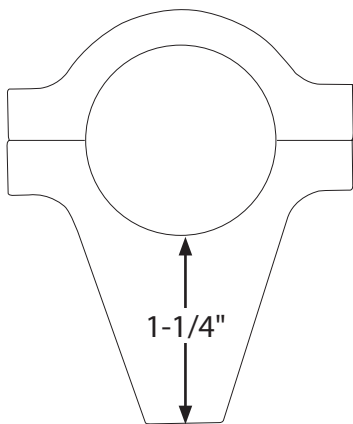

Part No. ALL10452
ALL10453
ALL10454
ALL10455

Universal Brackets

Universal 1/4" thick aluminum brackets may be drilled, and tapped, to custom mount just about anything.

Part No.	Description
ALL10452.....	Bracket For 1-1/4" Round Tube
ALL10453.....	Bracket For 1-1/2" Round Tube
ALL10454.....	Bracket For 1-3/4" Round Tube
ALL10445.....	Reducer Bushing 1-3/4" to 1-5/8"

ALL10452

Rely only on high-grade chassis frames & body offered on our virtual shelves.