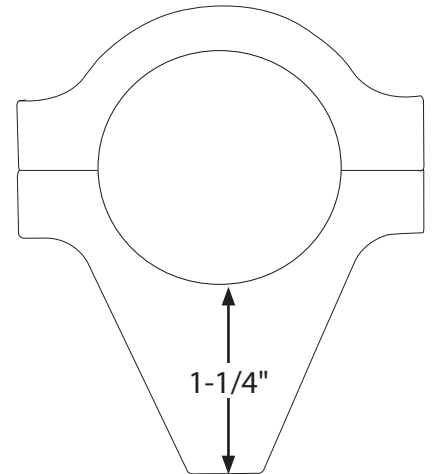

ALL10454

Rely only on high-grade chassis frames & body offered on our virtual shelves.