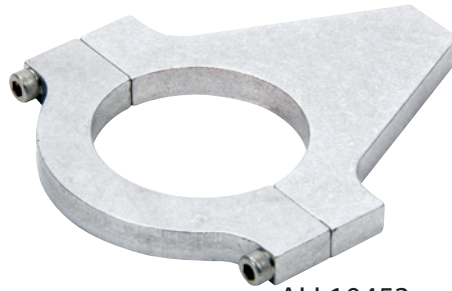

ALL10452

ALL10453