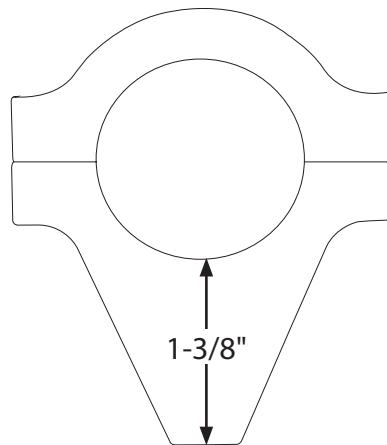

Part No. ALL10452
ALL10453
ALL10454
ALL10455

Universal Brackets

Universal 1/4" thick aluminum brackets may be drilled, and tapped, to custom mount just about anything.

Part No.	Description
ALL10452.....	Bracket For 1-1/4" Round Tube
ALL10453.....	Bracket For 1-1/2" Round Tube
ALL10454.....	Bracket For 1-3/4" Round Tube
ALL10445.....	Reducer Bushing 1-3/4" to 1-5/8"

ALL10453

Rely only on high-grade chassis frames & body offered on our virtual shelves.