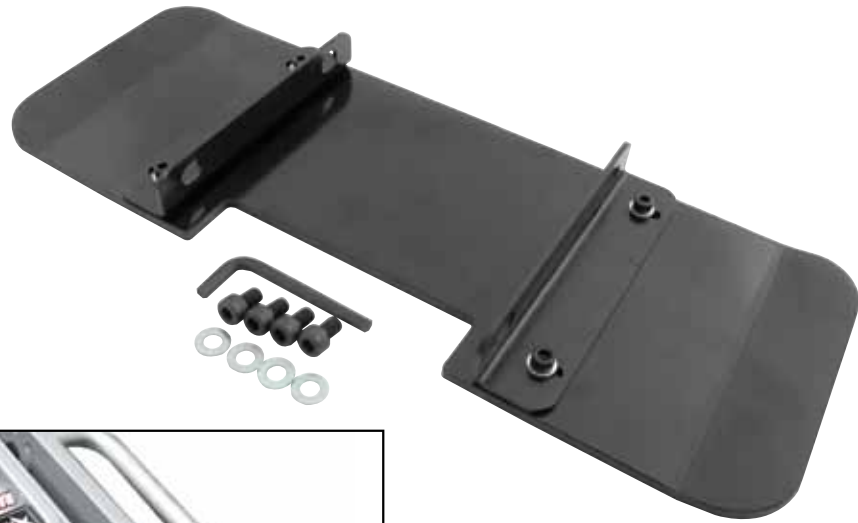

Part No. ALL10426

Dirt Wing For Pit Jack

Provides a sturdy base when using pit jack on a dirt surface.

Looking for garage accessories? Visit our website.