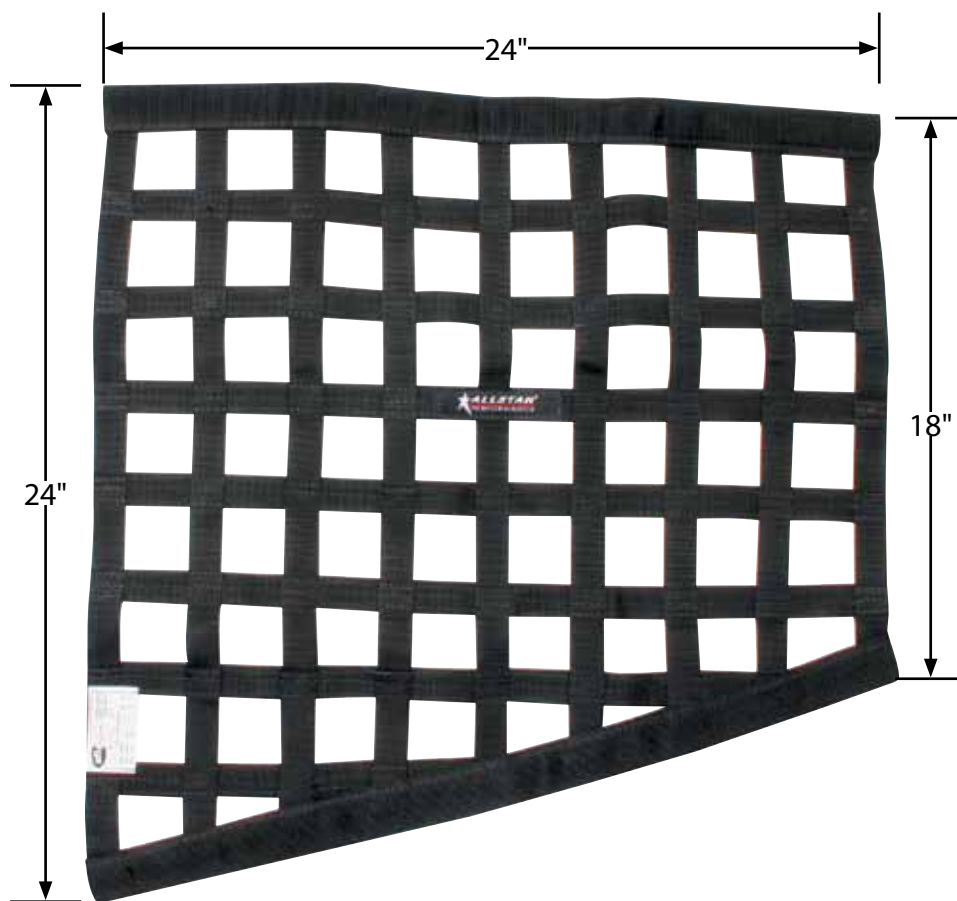

Part No. ALL10289

Drag Window Net

Drag window net with border style mounting attaches to the diagonal door bar of most drag cars. Net meets SFI 27.1 specification and is appropriately tagged. Net has top and bottom built-in sleeves to accept most round tube style window net installation kits including ALL10217 and ALL10219.