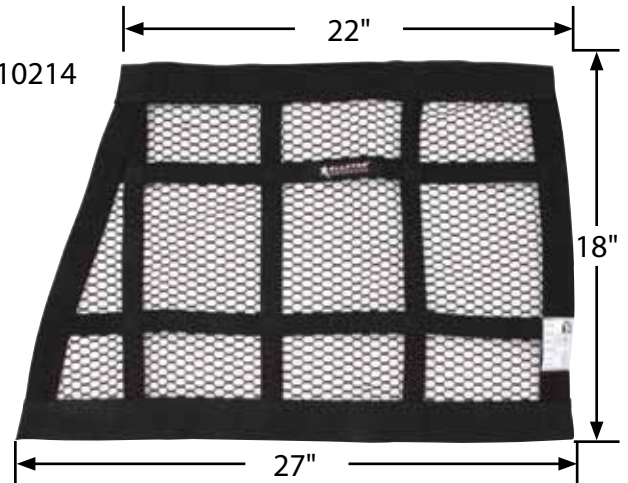

Part No.   **ALL10211**
                  ALL10214
                  ALL10298
                  ALL10299

Mesh Window Nets

Durable, lightweight, black polyester mesh nets increase driver vision and stop smaller debris better than conventional ribbon or string nets. Mesh style net has large built-in sleeves in top and bottom of net to accept most round tube and flat bar style window net installation kits.

Part No.	Description
ALL10211.....	SFI 27.1, 22" x 18" Rectangle
ALL10298.....	Non-SFI, 22" x 18" Rectangle
ALL10214.....	SFI 27.1, 22" x 27" x 18" Angled
ALL10299.....	Non-SFI, 22" x 27" x 18" Angled

ALL10214