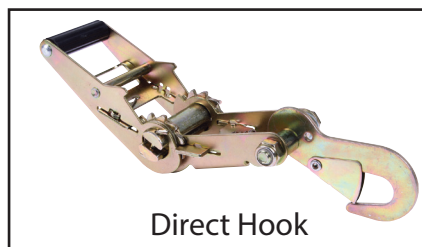

## Ratcheting Tie Down Straps

Tie downs are great for securing vehicles and pit equipment during transport. 2" x 8' long straps have heavy duty plated hardware and a ratchet designed to hold excess strap material as it is pulled through and wrapped up during tightening. ALL10196 has a built-in axle strap with protective sleeve for wrapping around a rear end housing or chassis and then back to itself. The working load limit is the maximum load a strap should be subjected to during normal use.

Part No.	Width	Length	Hook Type	Working Load Limit
ALL10184	2"	8'	Flat	1,660 Lbs
ALL10188	2"	8'	Direct	1,660 Lbs
ALL10192	2"	8'	Twist	1,660 Lbs
ALL10196	2"	8'	Twist	1,660 Lbs

Discover other trailer hitches and towing on our website.