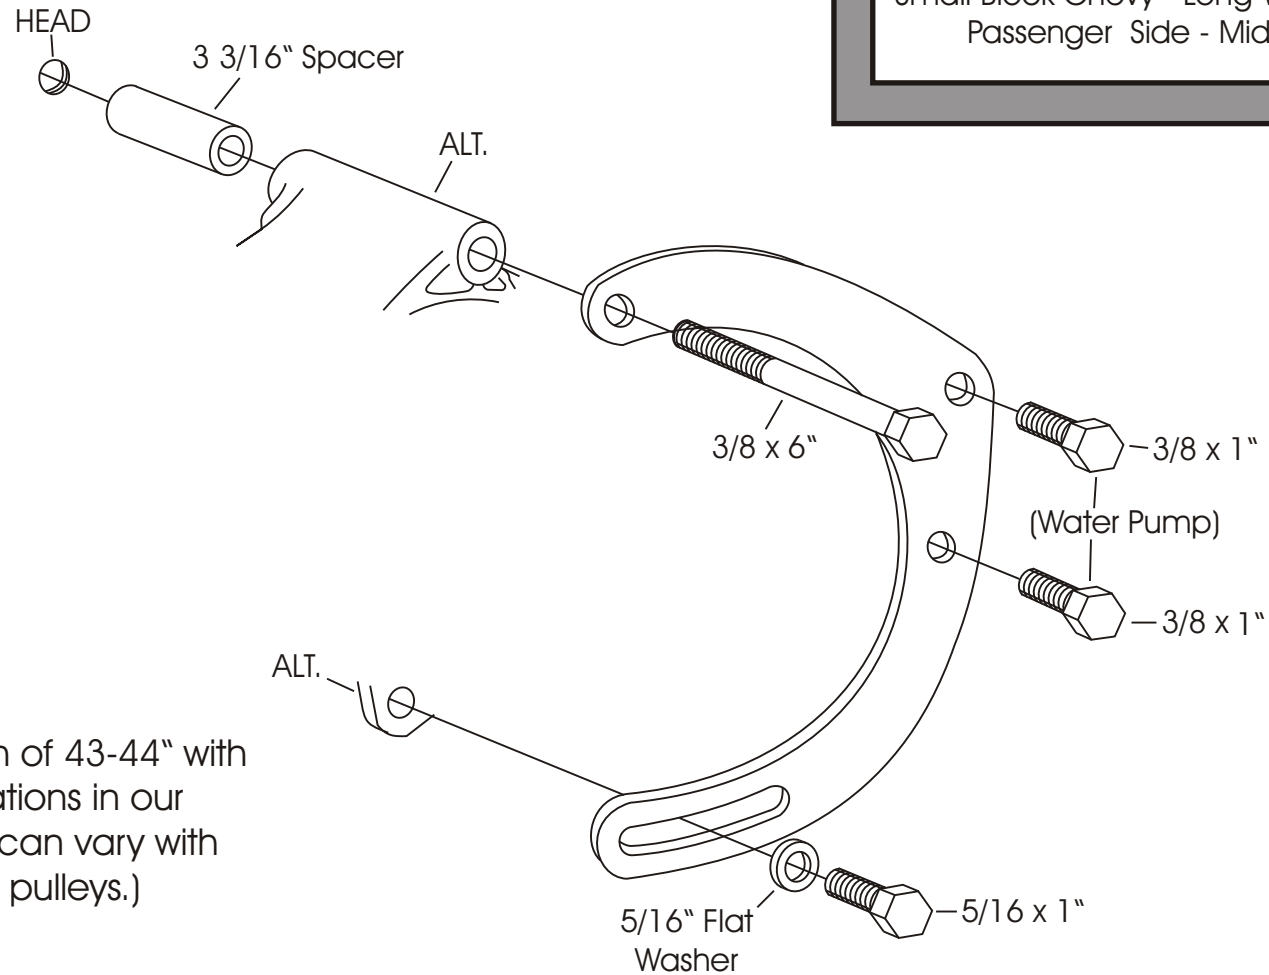

ALTERNATOR MOUNT 215R

Small Block Chevy - Long Water Pump
Passenger Side - Mid-Mount

(We use a belt length of 43-44" with this mount on installations in our shop. However; this can vary with the diameter of your pulleys.)