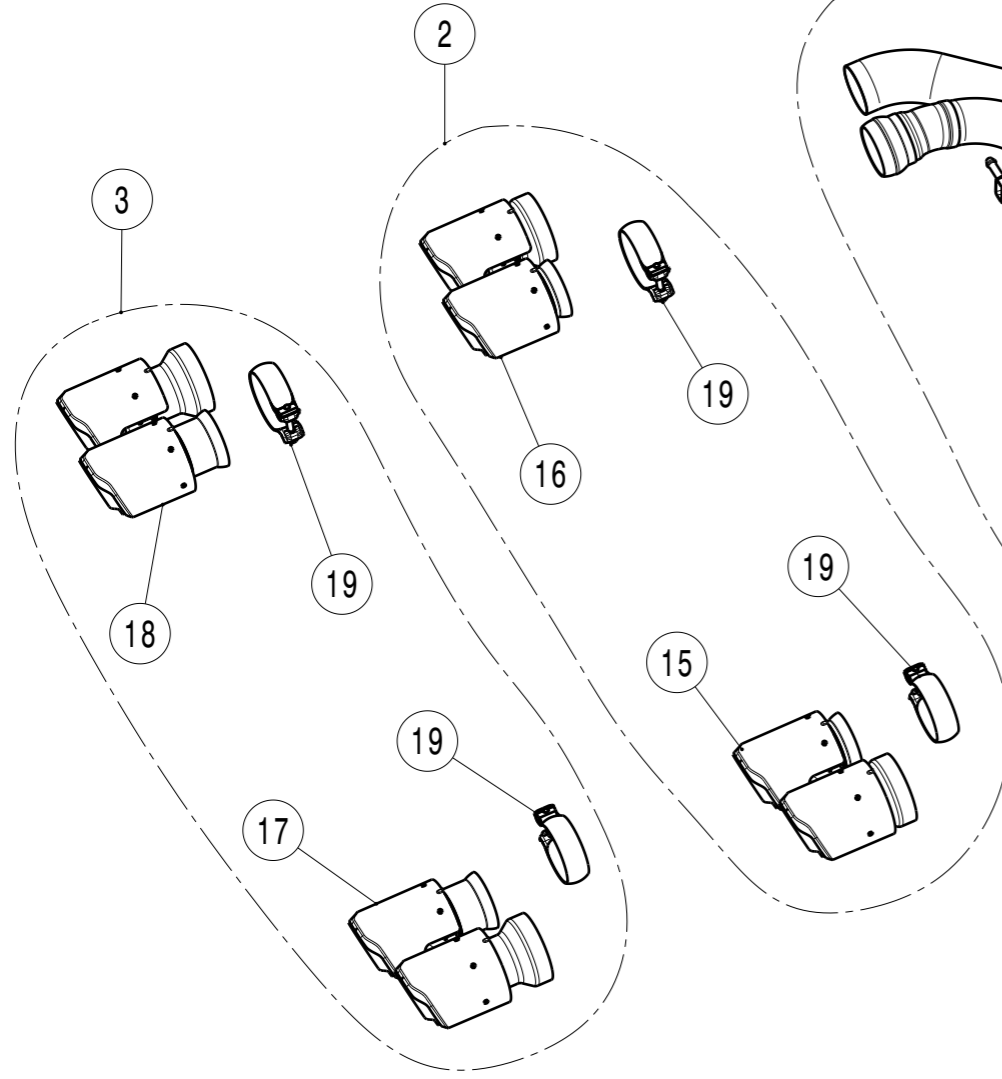

20 For X4M model  
without tow hitch only

No.	SalesCode	Description	Qty.
2	TP-CT/59	tail pipe set CA	1
15	TP-CT/59/R	tail pipe right CA	1
16	TP-CT/59/L	tail pipe left CA	1
19	P-R142	clamp SS	1

[View other replacement exhaust parts made by Akrapovic on our website.](#)