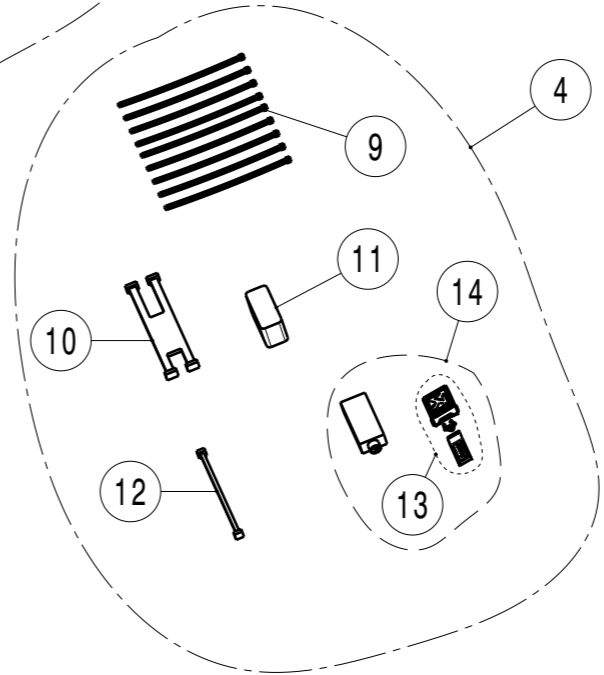

20 For X4M model  
without tow hitch only

No.	SalesCode	Description	Qty.
2	TP-CT/59	tail pipe set CA	1
15	TP-CT/59/R	tail pipe right CA	1
16	TP-CT/59/L	tail pipe left CA	1
19	P-R142	clamp SS	1

[View other replacement exhaust parts made by Akrapovic on our website.](#)