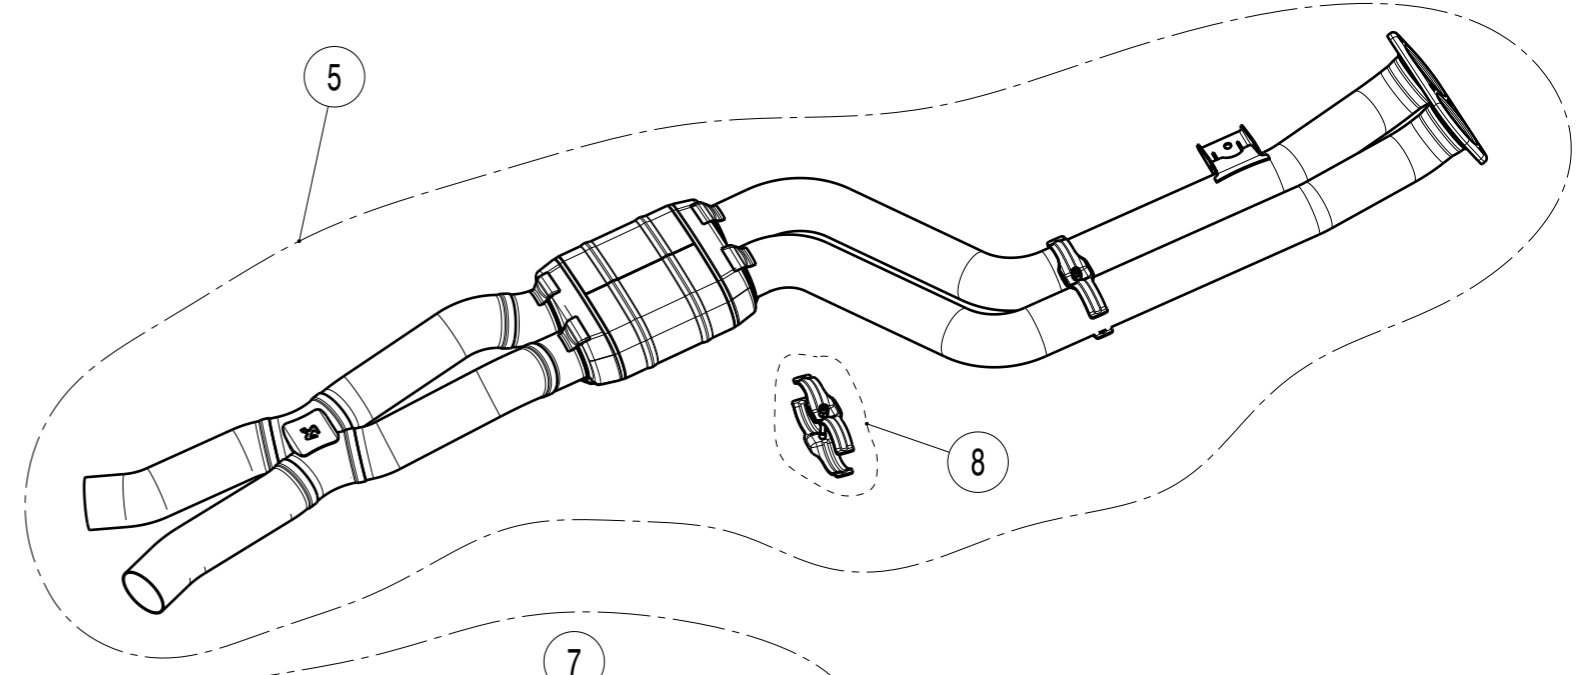

20 For X4M model  
without tow hitch only

No.	SalesCode	Description	Qty.
2	TP-CT/59	tail pipe set CA	1
15	TP-CT/59/R	tail pipe right CA	1
16	TP-CT/59/L	tail pipe left CA	1
19	P-R142	clamp SS	1

[View other replacement exhaust parts made by Akrapovic on our website.](#)