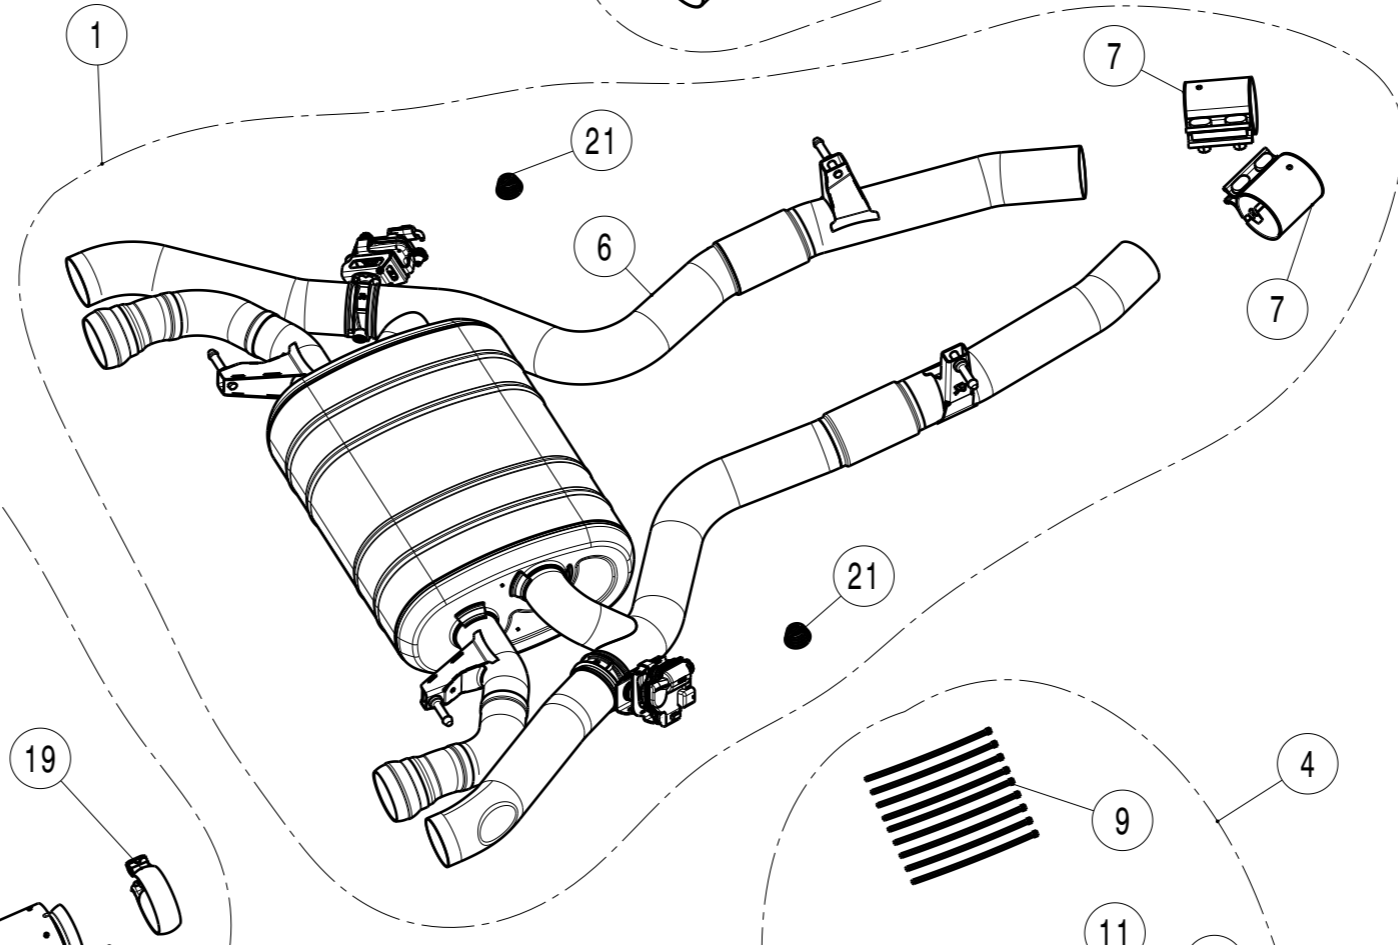

20 For X4M model  
without tow hitch only

No.	SalesCode	Description	Qty.
2	TP-CT/59	tail pipe set CA	1
15	TP-CT/59/R	tail pipe right CA	1
16	TP-CT/59/L	tail pipe left CA	1
19	P-R142	clamp SS	1

[View other replacement exhaust parts made by Akrapovic on our website.](#)