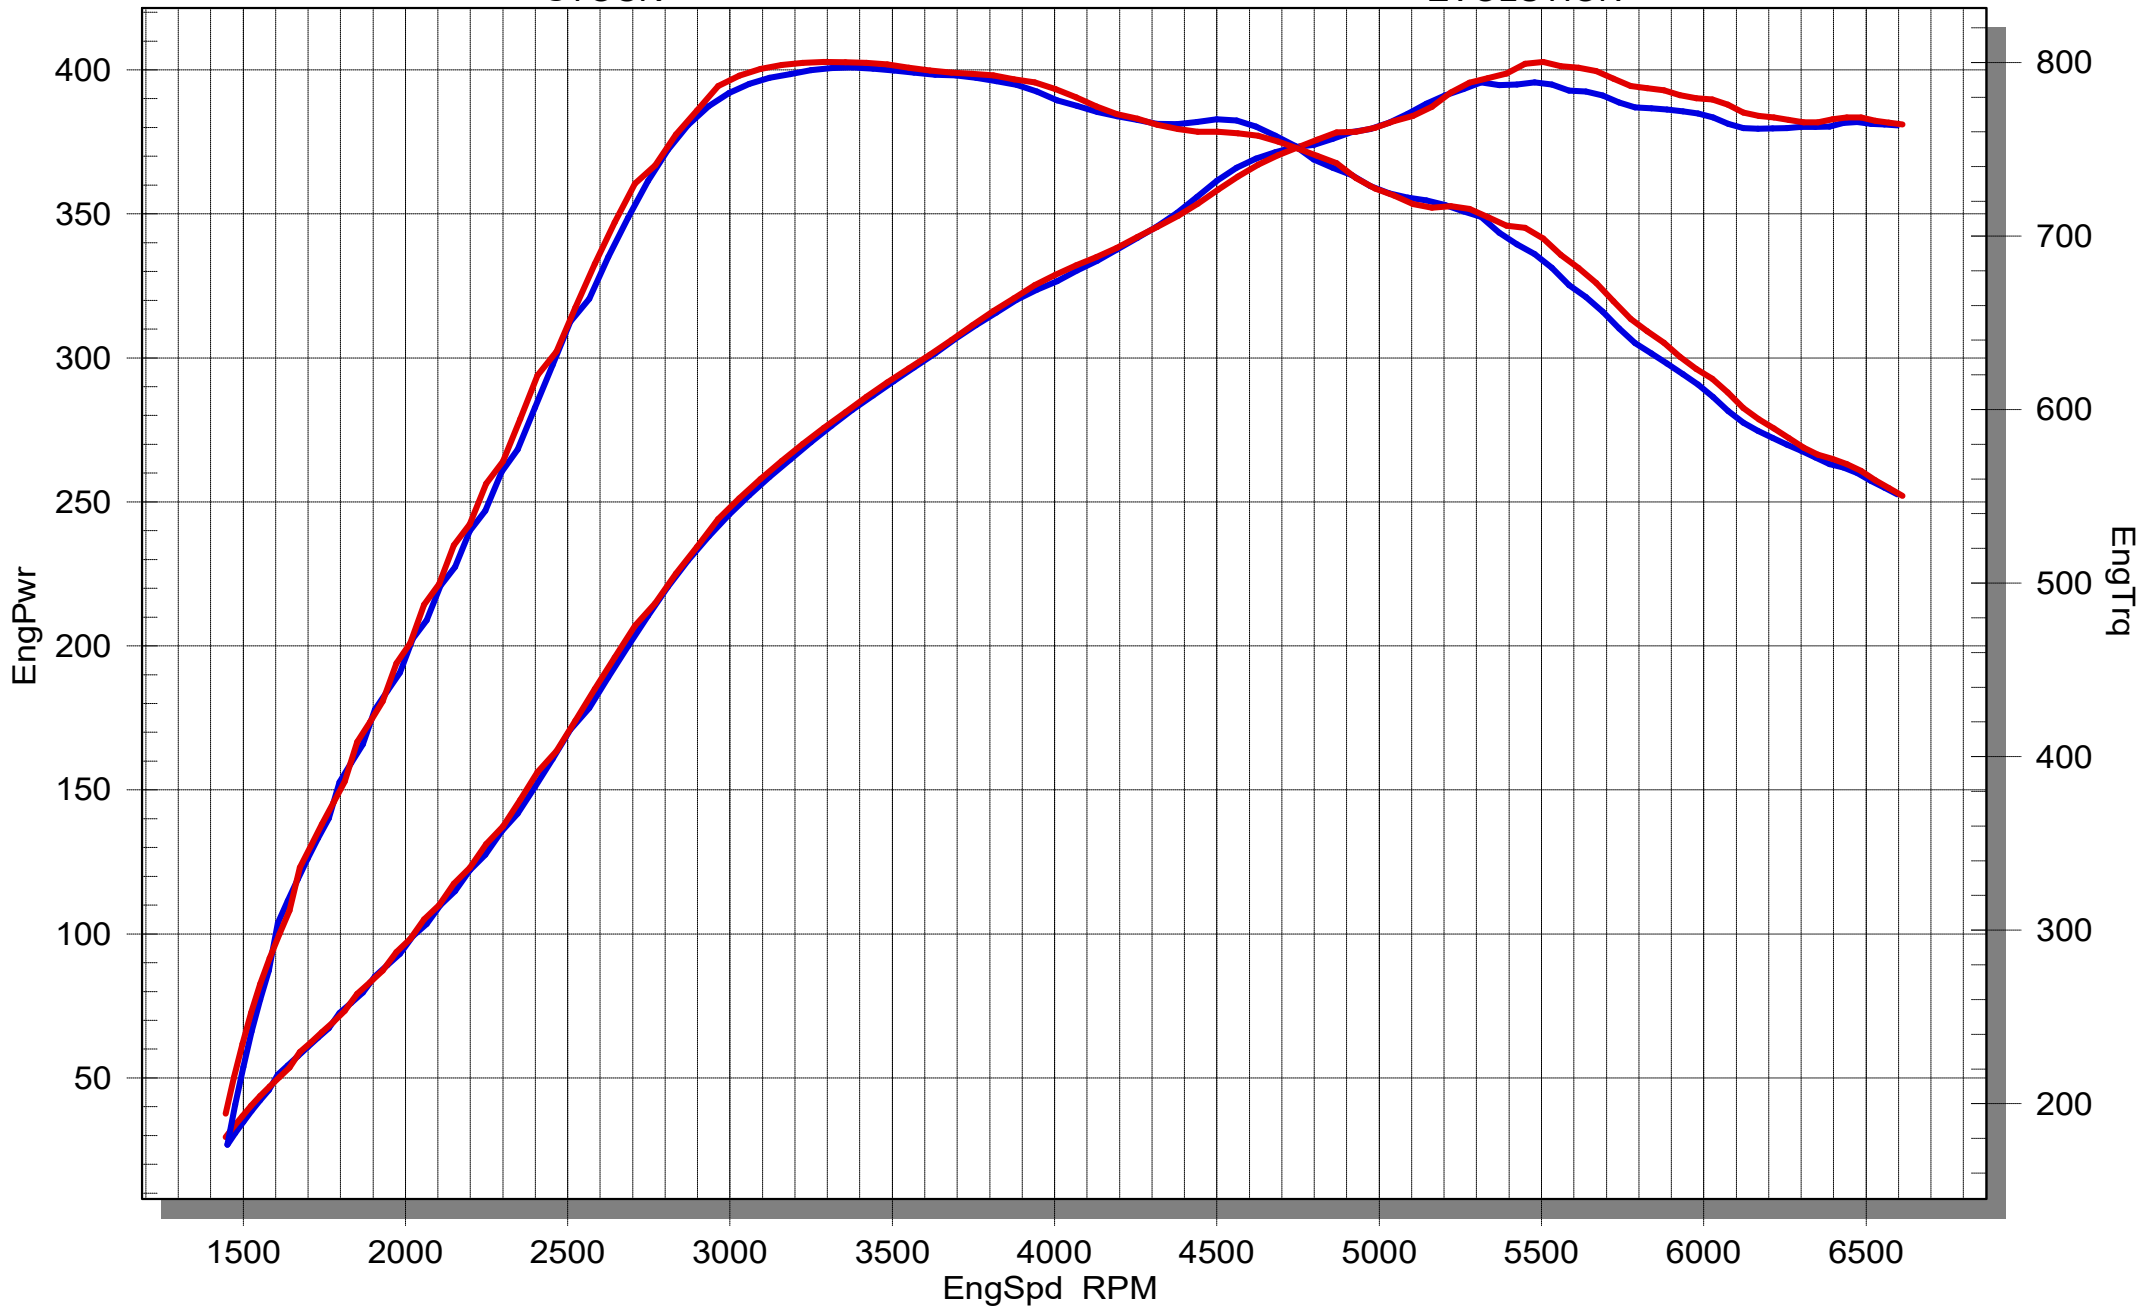

# PORSCHE CAYENNE TURBO TYPE 536 OPF/GPF

STOCK, EVOLUTION,

STOCK

EVOLUTION

SuperFlow WinDyn™ V

Learn more about exhaust systems on our website.