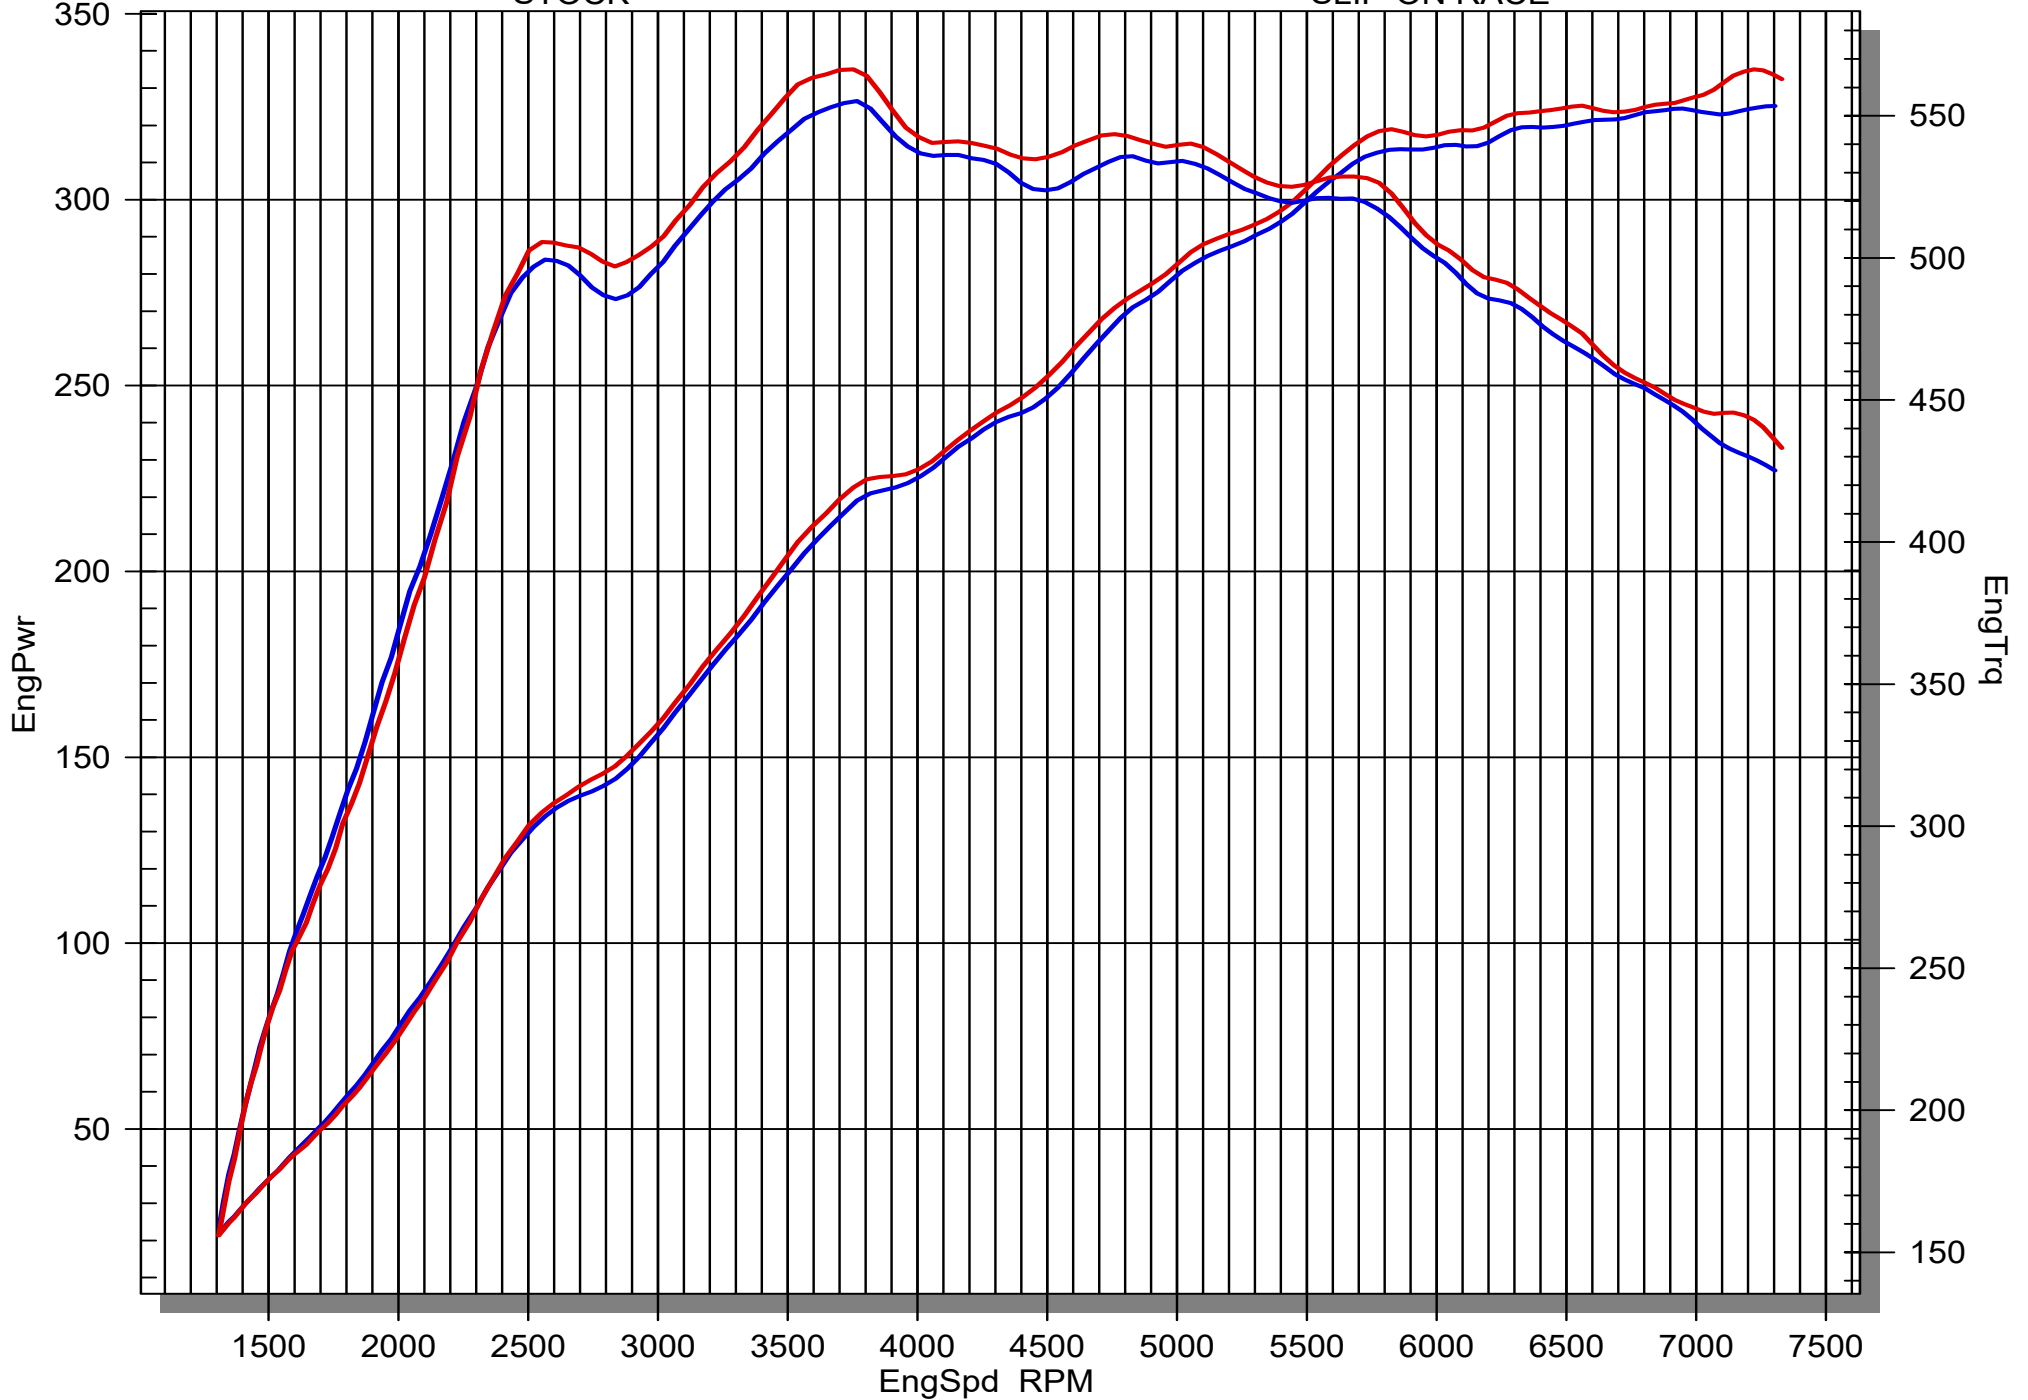

# PORSCHE 911 CARRERA TYPE 992

STOCK

SLIP-ON RACE

SuperFlow WinDyn™ V

Learn more about exhaust systems on our website.