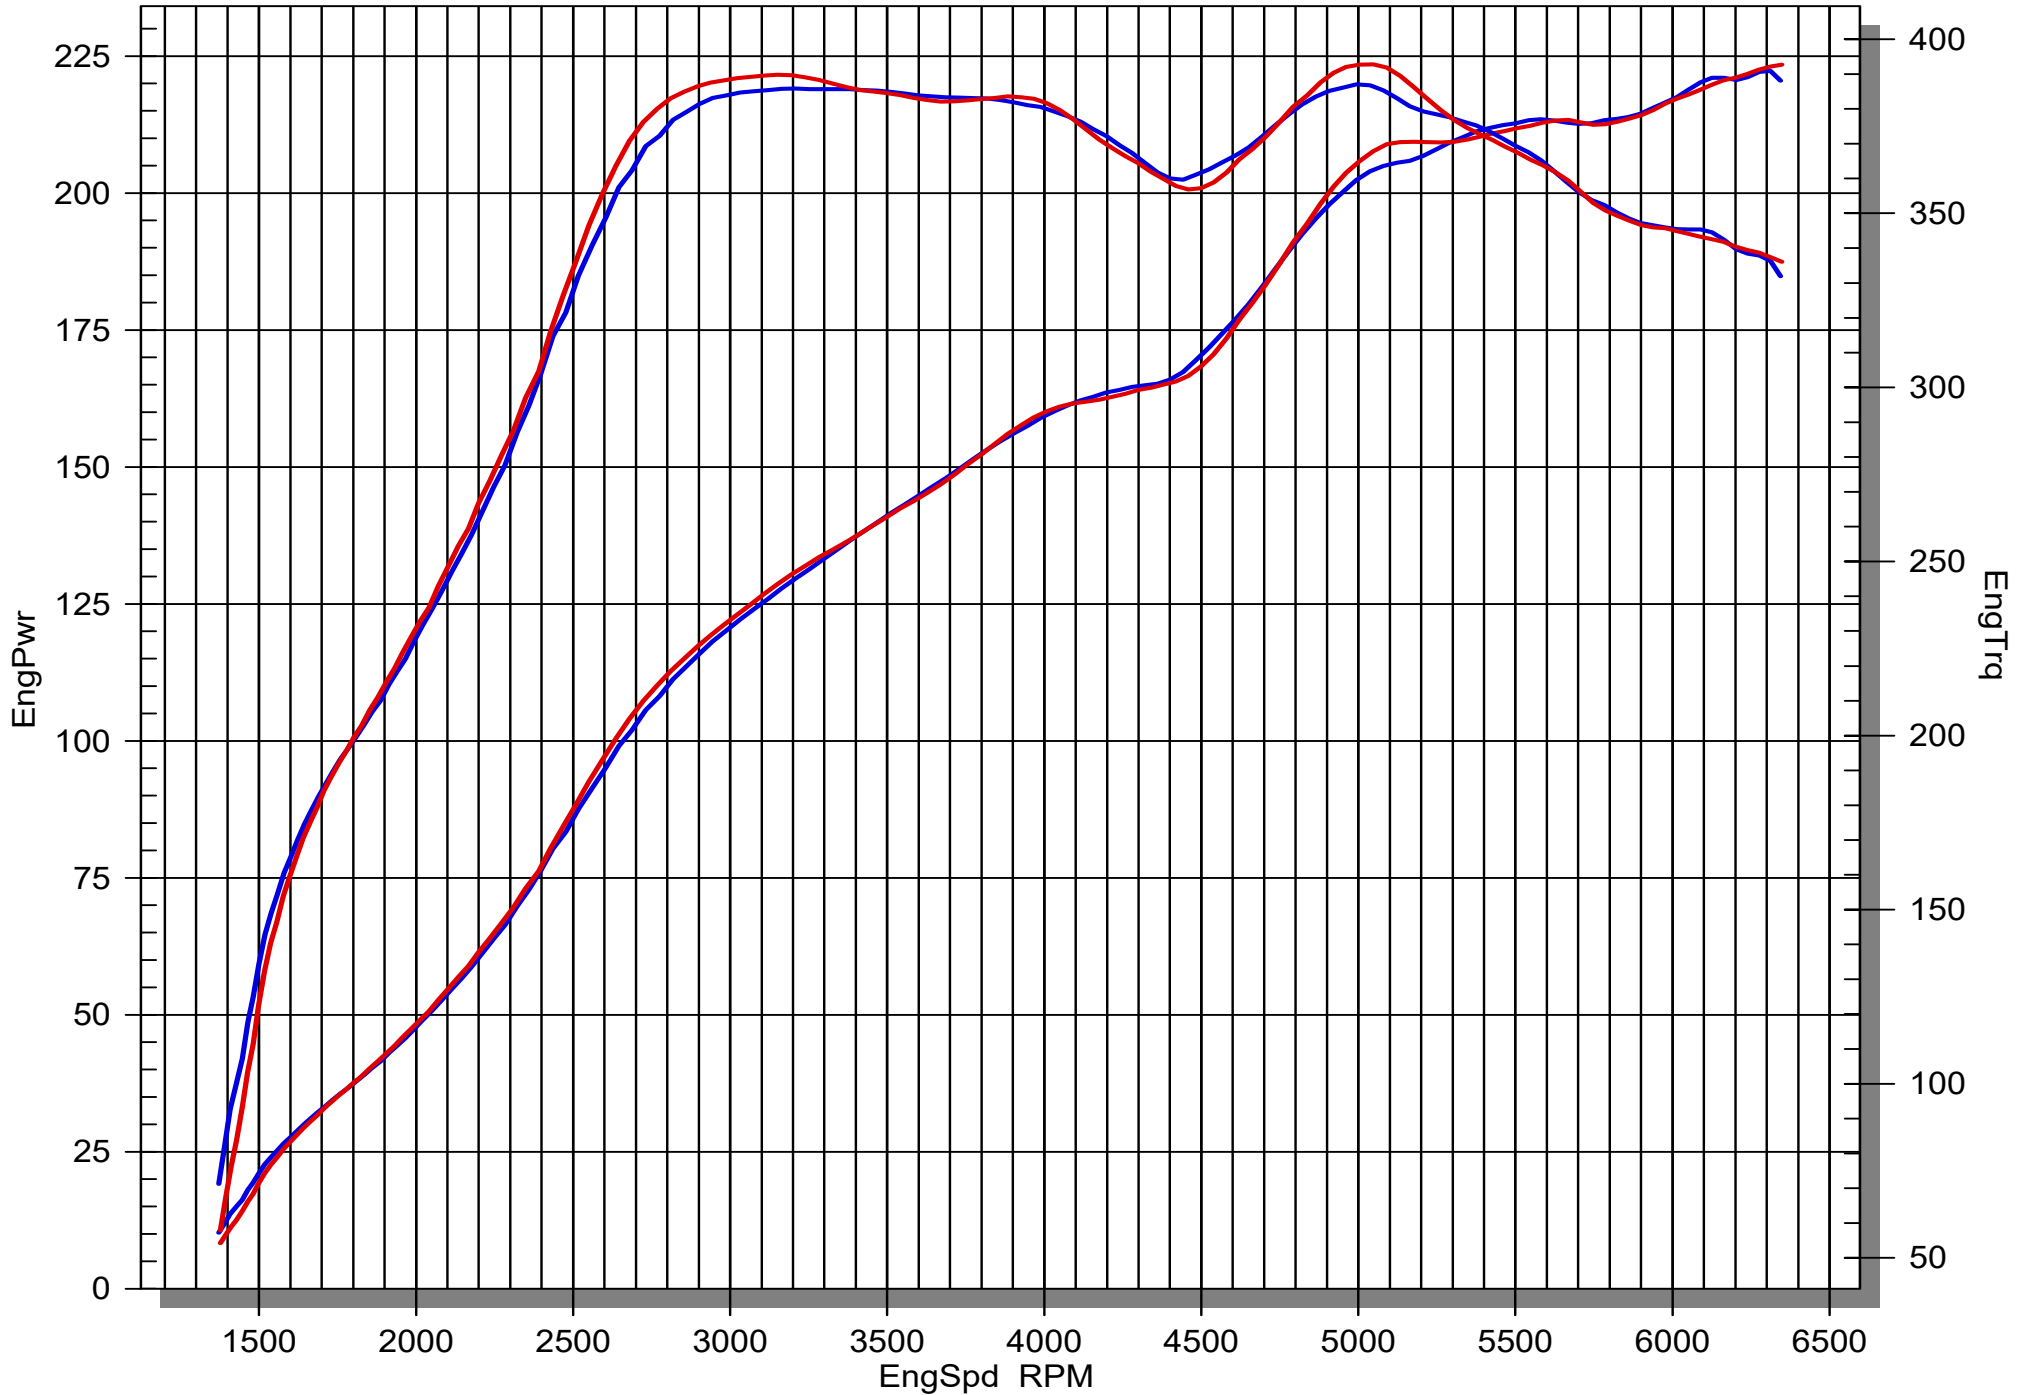

Mercedes-AMG A35 type W177

STOCK

SLIP-ON

SuperFlow WinDyn™ V

Learn more about exhaust systems on our website.