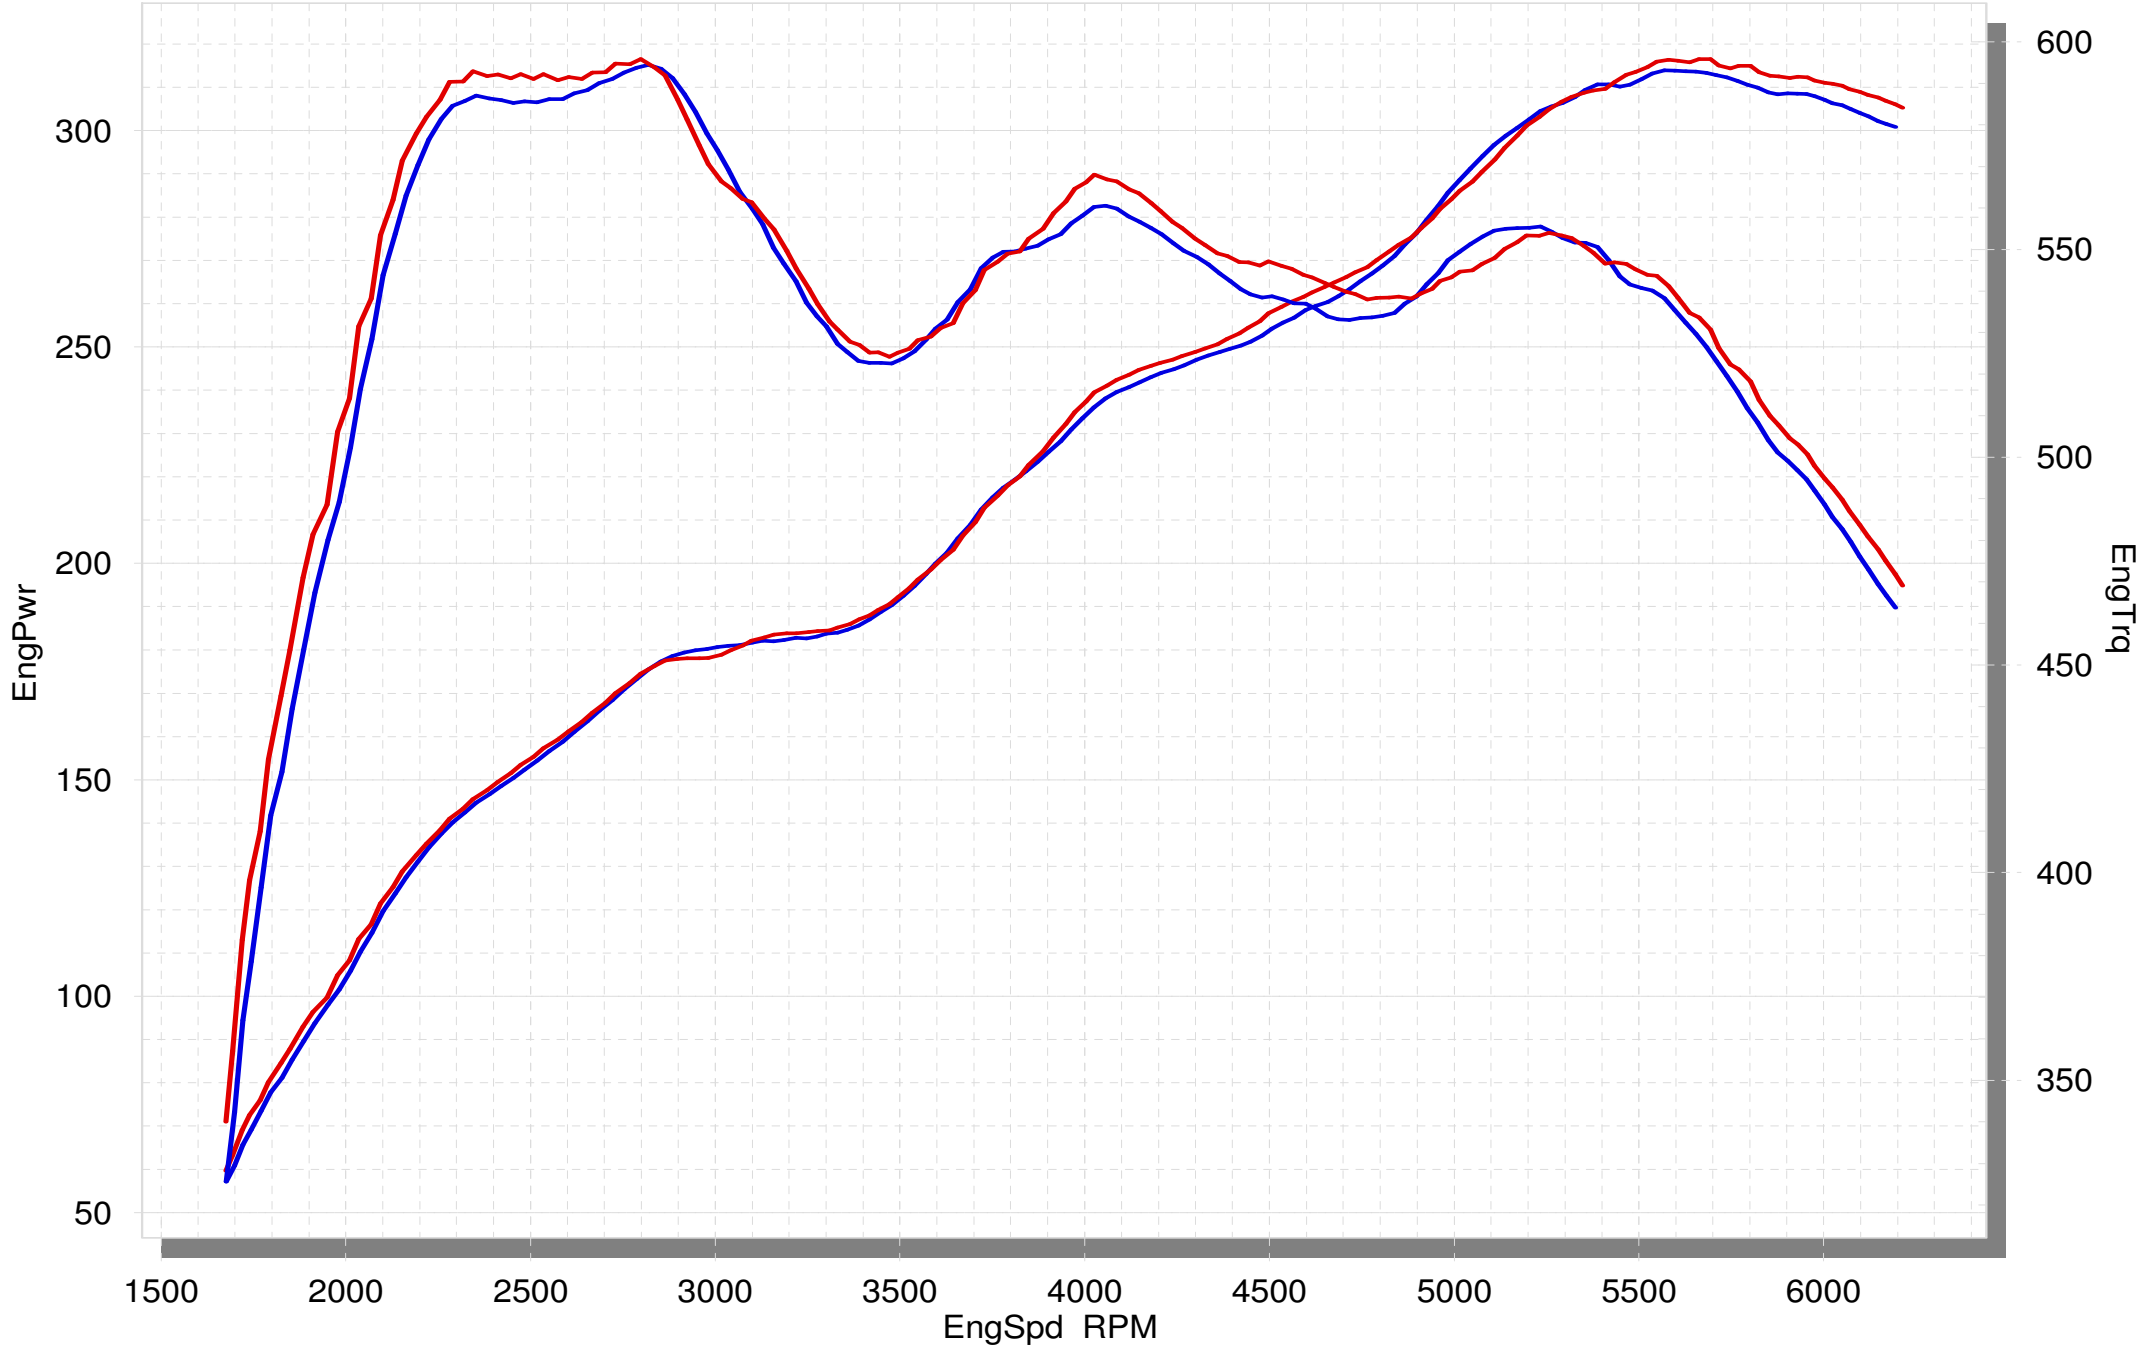

AUDI S6 / S7 (type C7)

STOCK

EVOLUTION

SuperFlow WinDyn™ V2.7

Discover other performance exhaust systems on our website.