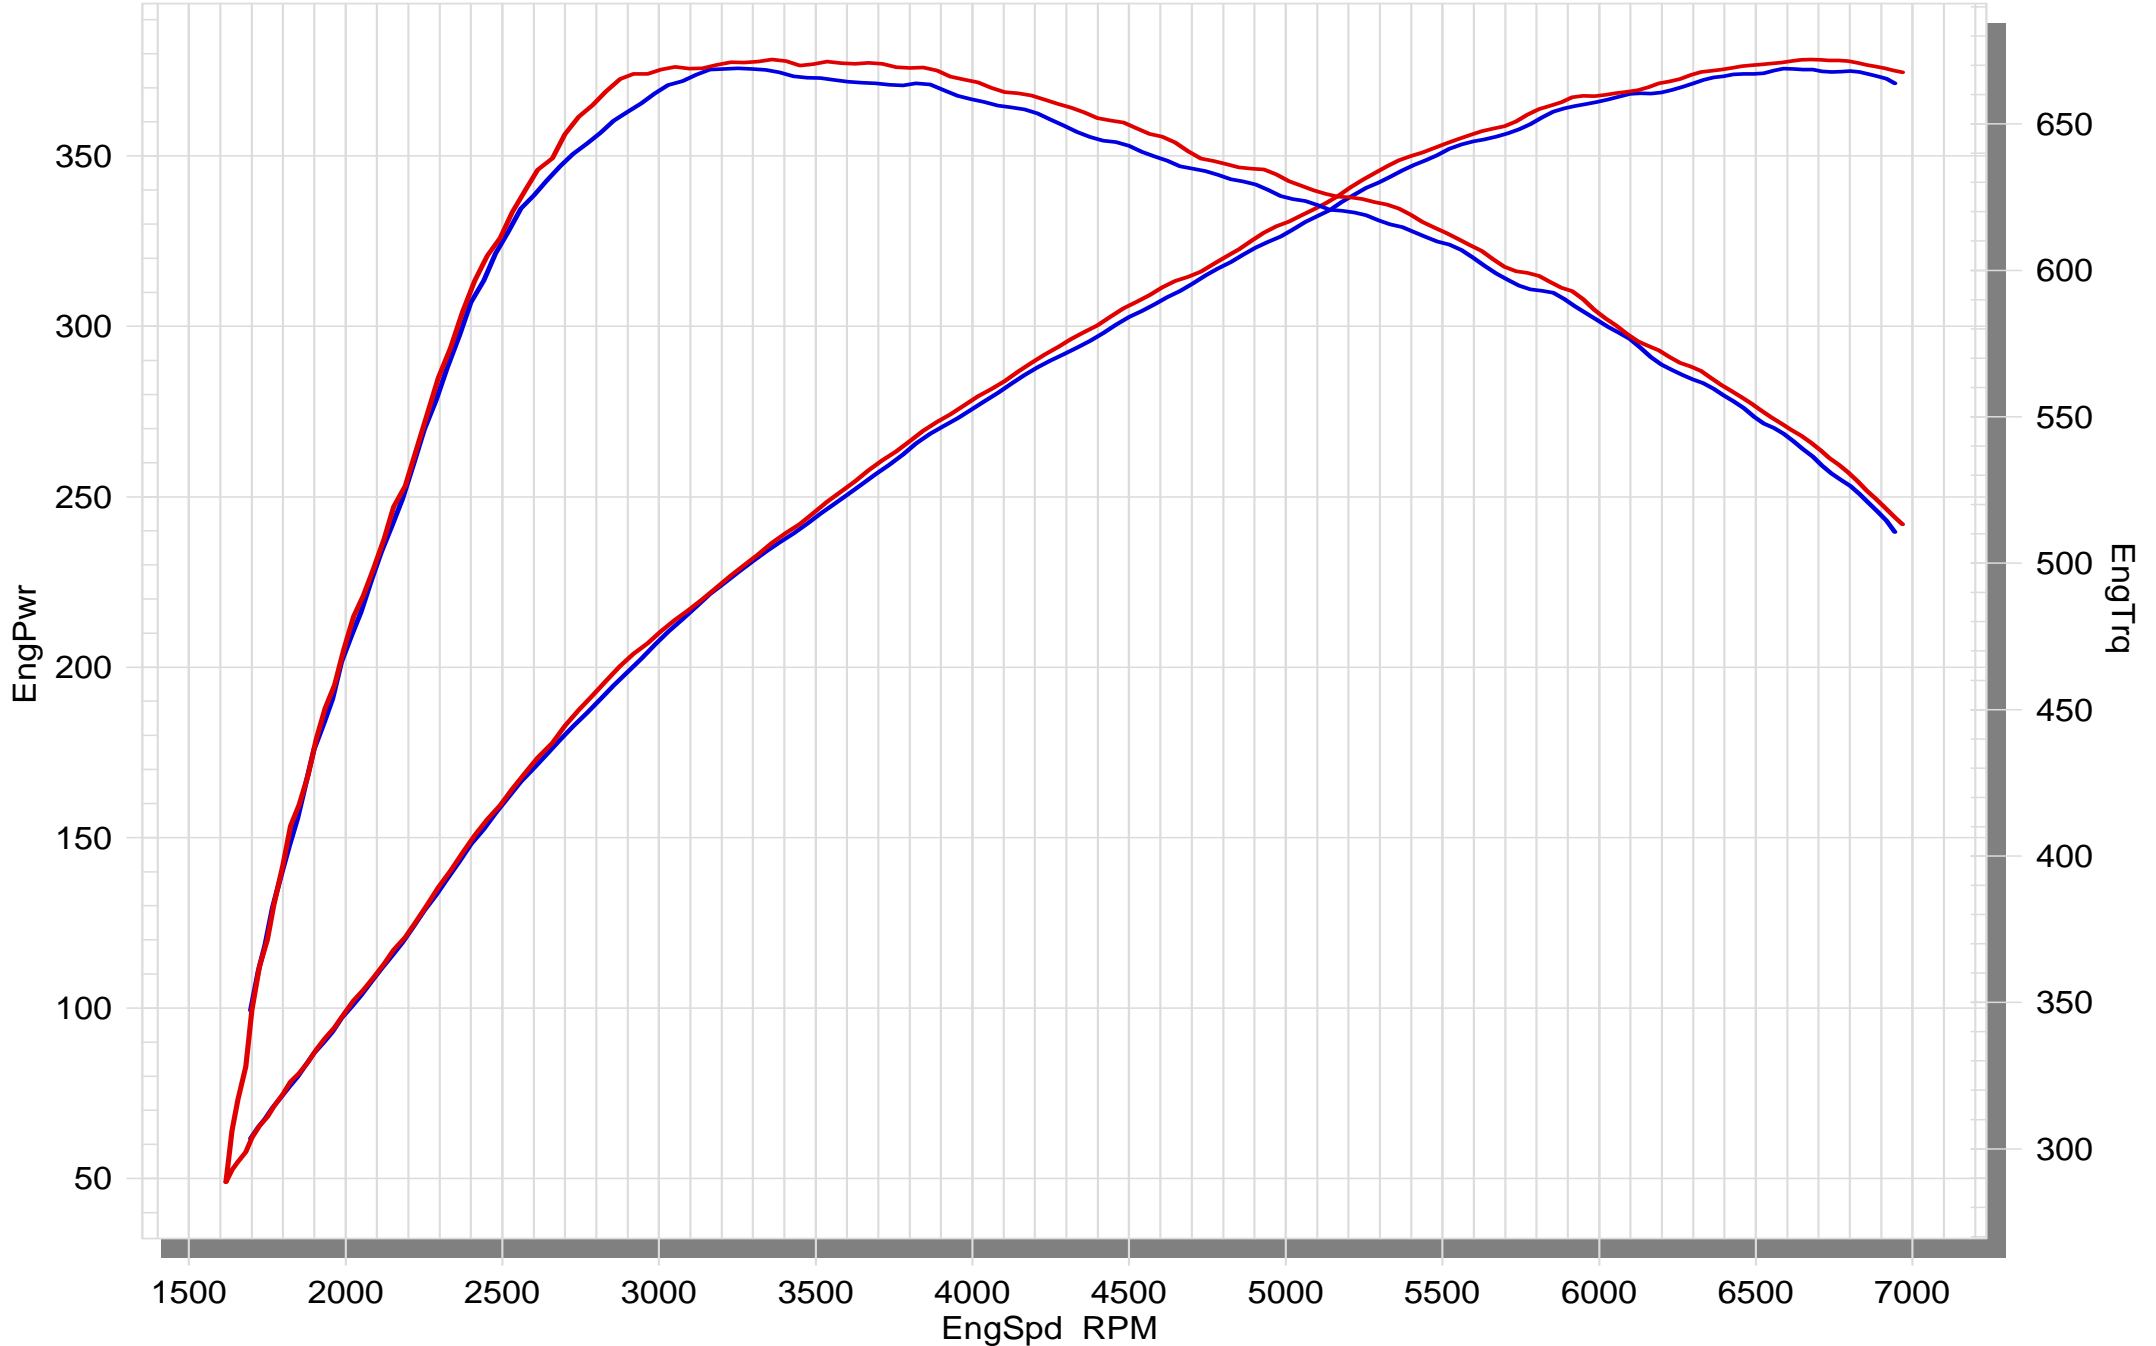

Alfa Romeo Giulia Qadrifoglio

STOCK

EVOLUTION

SuperFlow WinDyn™ V

Learn more about exhaust systems on our website.