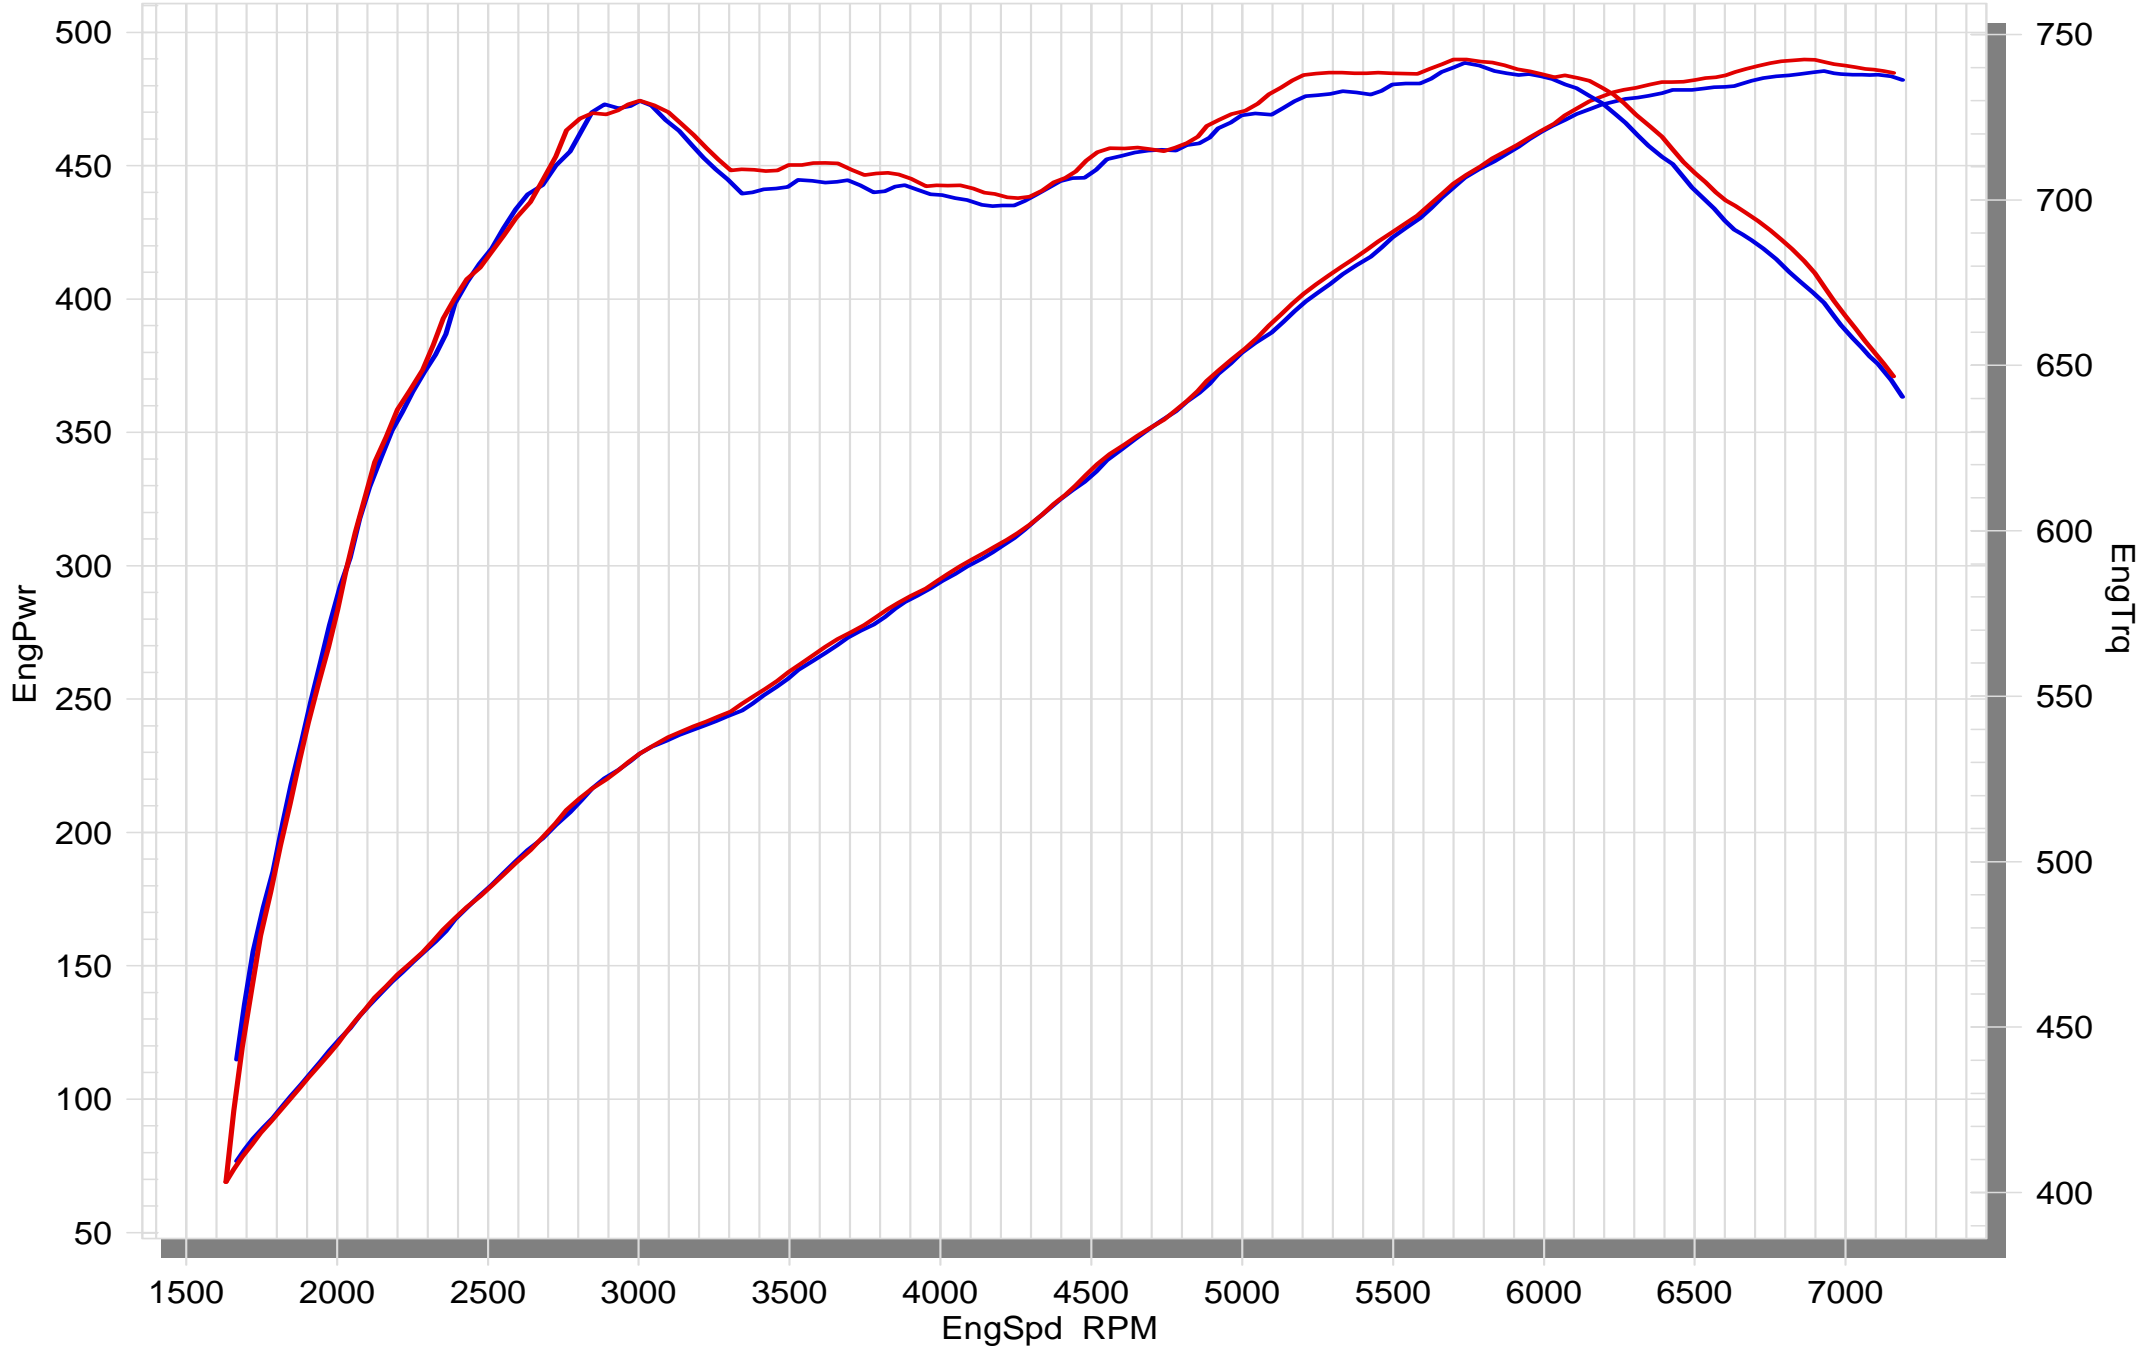

# FERRARI 488 GTB (type F142M)

STOCK

SLIP-ON

SuperFlow WinDyn™ V

Discover other performance exhaust systems on our website.